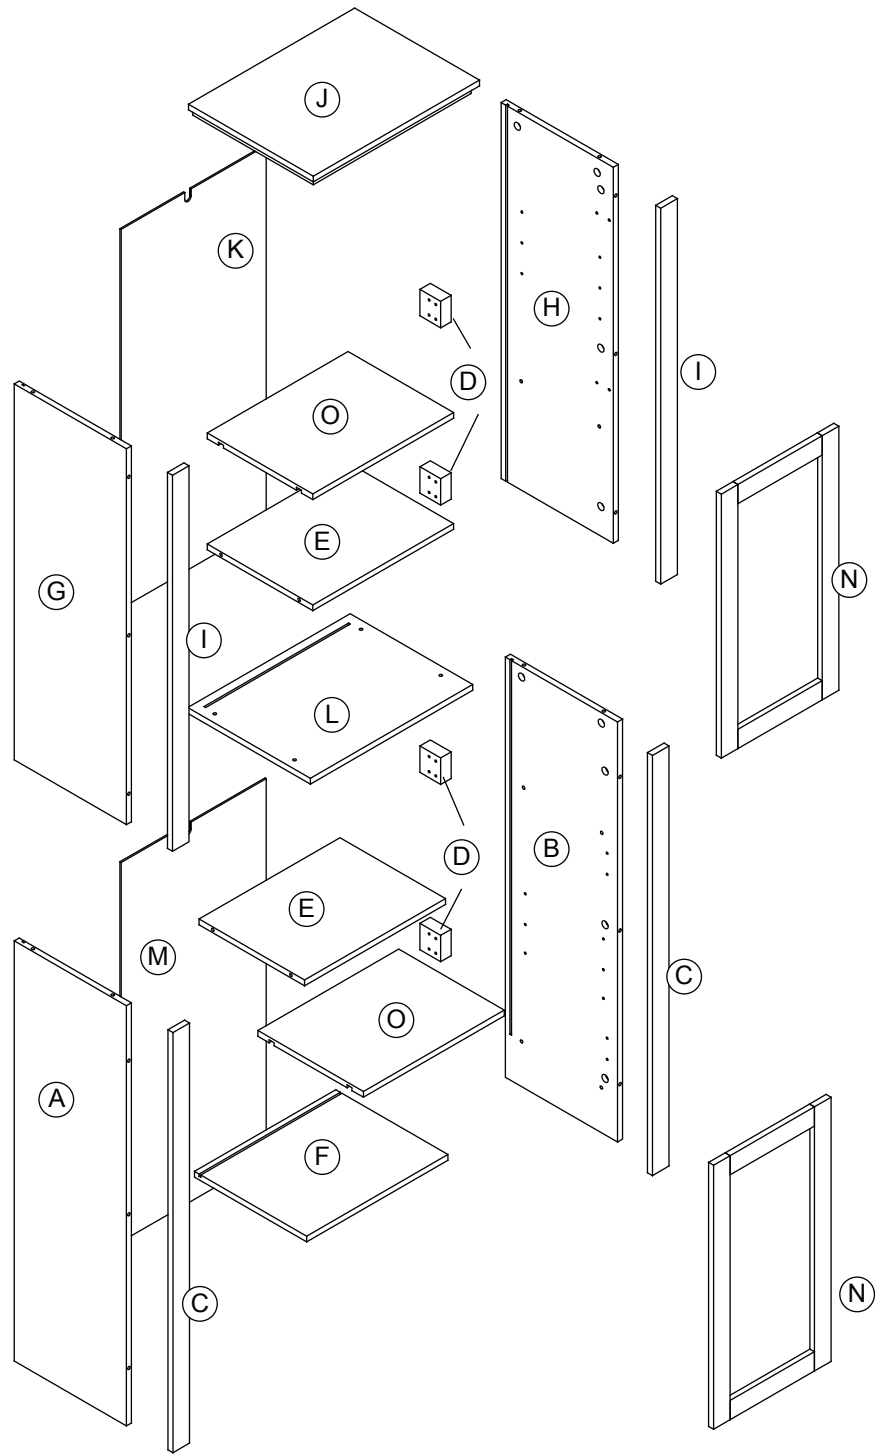

Assembly Instruction

①×32	②×32	③×4	④×24	⑤×2	⑥×2
⑦×1	⑧×1	⑨×9	⑩×1	⑪×8	⑬×2
⑭×4