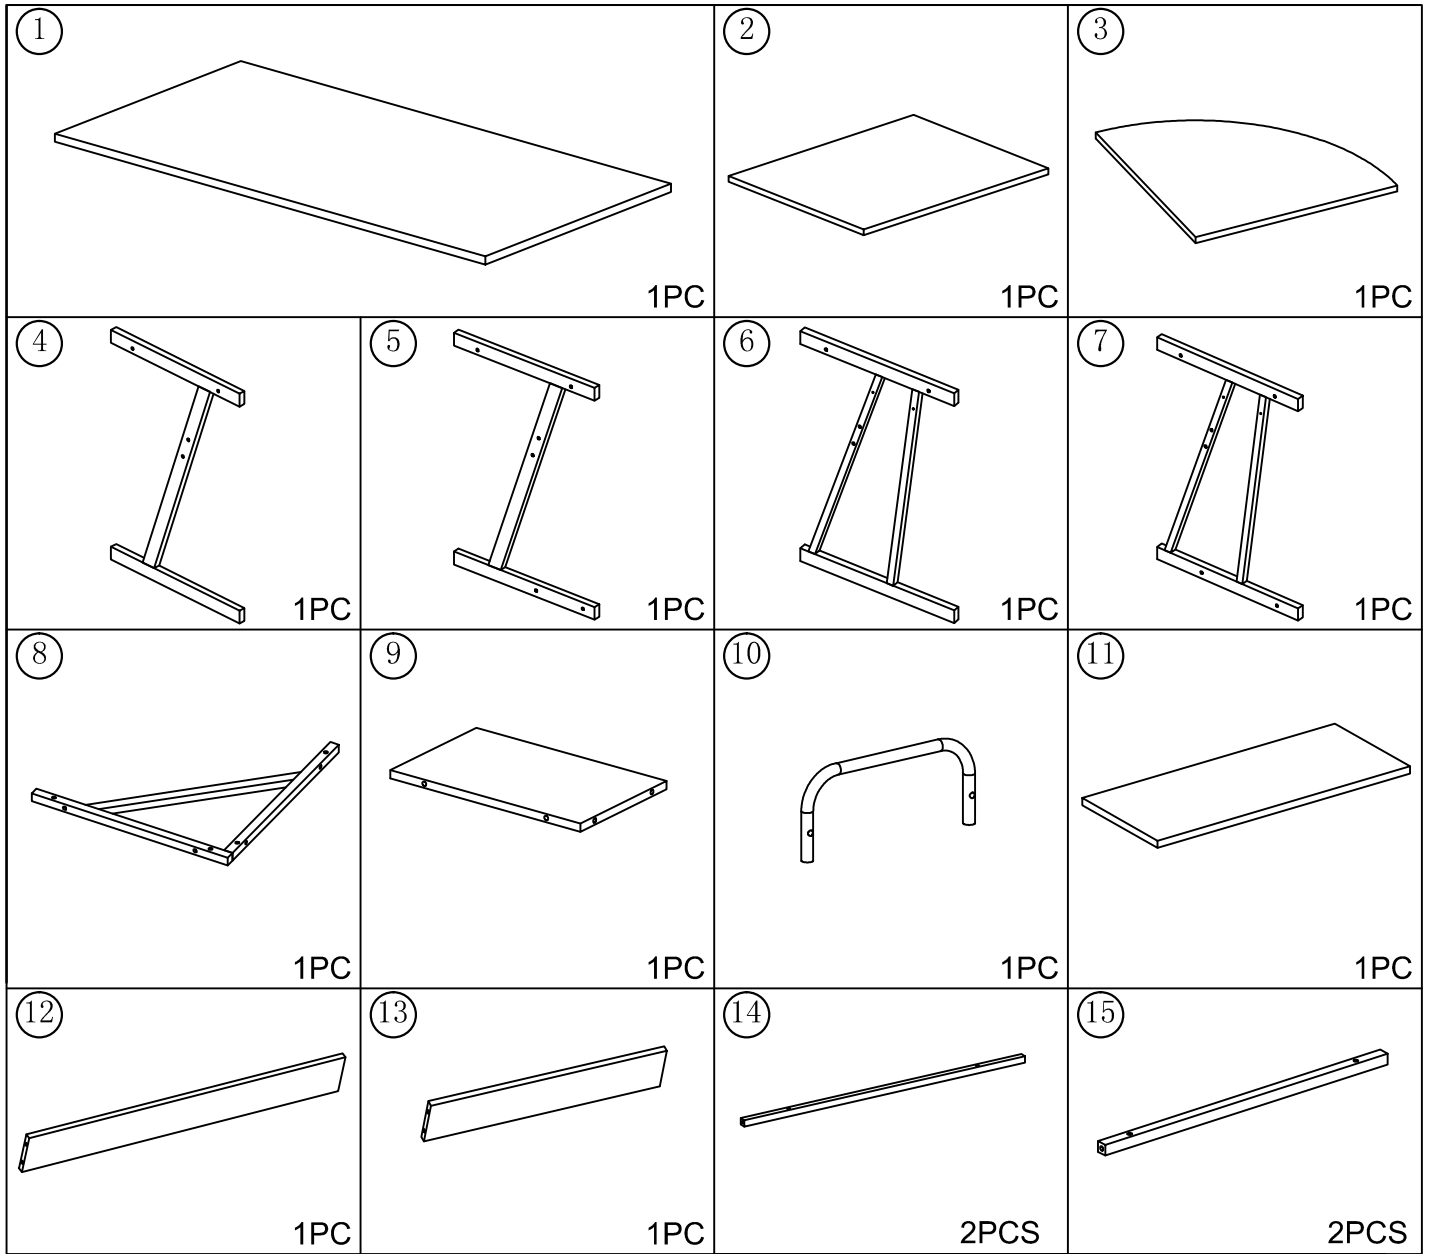

ASSEMBLY INSTRUCTION

SKU:6090-7112BK/6090-7112LBR

Hardware accessories

No.	PICTURE	SIZE	QTY	No.	PICTURE	SIZE	QTY
A		M6*30	12	F		ST4*10	4
B		M6X35	4	G	G1 G2		2
C		M6*55	4	H			8
D		ST5*50	14				
E		ST3.5X12	4				1