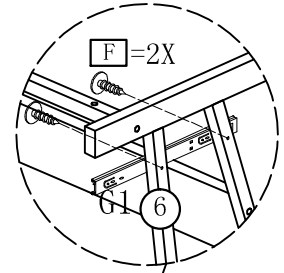

SKU:6090-7112BK/6090-7112LBR

STEP 9-1

Notes:The notch of G2 must be installed in the same direction so that steps 11-1/ 11-2 are easier to install.

STEP 10-1

Notes:The notch of G2 must be aligned with G1 and pushed hard to complete the installation of the guide rail

D = 6X 

STEP 5-2

Notes : The guide rail needs to be divided into two before proceeding to the next step.

G1 = 2X 

G2 = 2X 

ASSEMBLY INSTRUCTION

SKU: 6090-7112BK/6090-7112LBR

STEP 6-2

Notes: This sliding part needs to be pushed out so that steps 10-1 / 10-2 are easier to install.

F = 4X 

G1 = 2X 

STEP 7-2

If you are convenient, you can also choose this method to install.

A = 12X 

ASSEMBLY INSTRUCTION