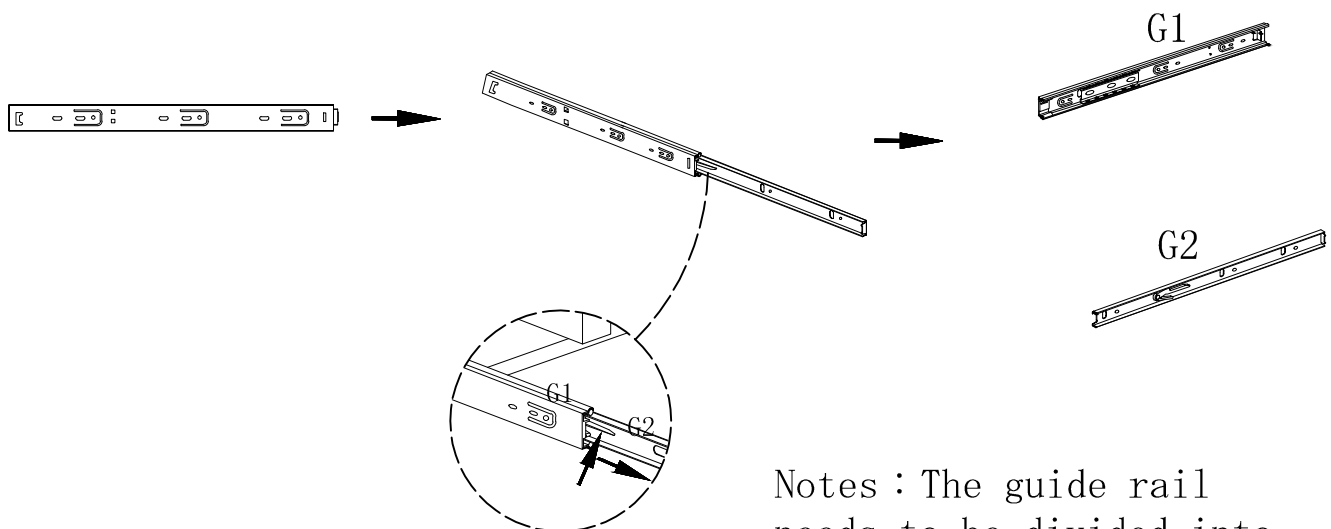

SKU:6090-7112BK/6090-7112LBR

STEP 9-1

Notes:The notch of G2 must be installed in the same direction so that steps 11-1/ 11-2 are easier to install.

STEP 10-1

Notes:The notch of G2 must be aligned with G1 and pushed hard to complete the installation of the guide rail

ASSEMBLY INSTRUCTION

SKU: 6090-7112BK/6090-7112LBR

Method Two

STEP 2-2

STEP 3-2

ASSEMBLY INSTRUCTION

SKU: 6090-7112BK/6090-7112LBR

STEP 4-2

D = 6X 

STEP 5-2

Notes : The guide rail needs to be divided into two before proceeding to the next step.

G1 = 2X 

G2 = 2X 

ASSEMBLY INSTRUCTION

SKU: 6090-7112BK/6090-7112LBR

STEP 6-2