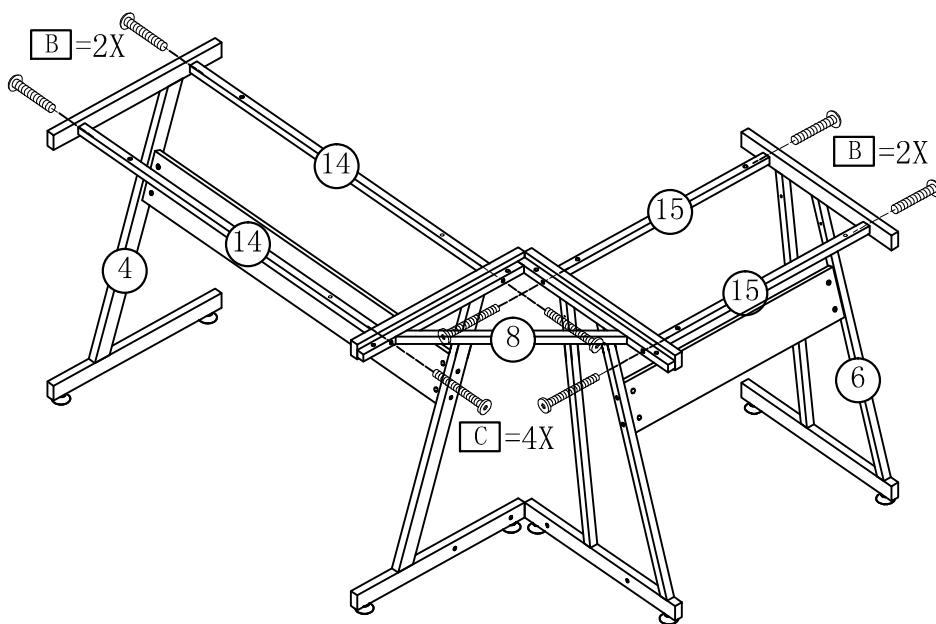

ASSEMBLY INSTRUCTION

SKU: 6090-7112BK/6090-7112LBR

STEP 3-1

D = 4X

STEP 4-1

B = 4X

C = 4X