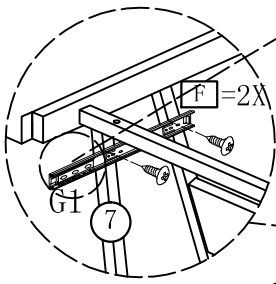

SKU:6090-7112BK/6090-7112LBR

STEP 9-1

Notes:The notch of G2 must be installed in the same direction so that steps 11-1/ 11-2 are easier to install.

STEP 10-1

Notes:The notch of G2 must be aligned with G1 and pushed hard to complete the installation of the guide rail

D = 6X 

STEP 5-2

Notes : The guide rail needs to be divided into two before proceeding to the next step.

G1 = 2X 

G2 = 2X 

ASSEMBLY INSTRUCTION

SKU: 6090-7112BK/6090-7112LBR

STEP 6-2

Notes: This sliding part needs to be pushed out so that steps 10-1 / 10-2 are easier to install.

F = 4X 

G1 = 2X 

STEP 7-2

If you are convenient, you can also choose this method to install.

A = 12X 

ASSEMBLY INSTRUCTION

Notes: Check again this part is pushed out as the picture shows.