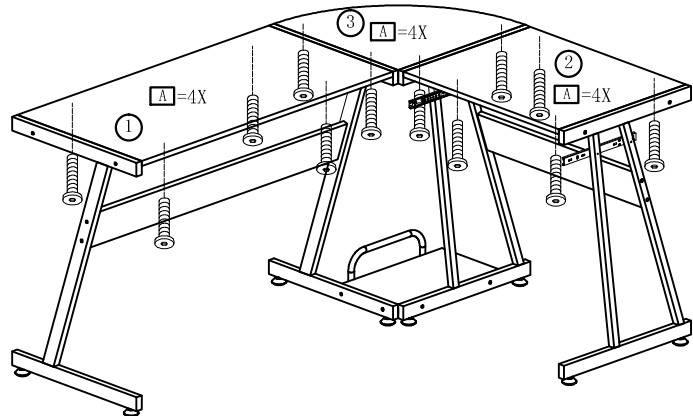

Notes: This sliding part needs to be pushed out so that steps 10-1 / 10-2 are easier to install.

F = 4X 

G1 = 2X 

STEP 7-2

If you are convenient, you can also choose this method to install.

A = 12X 

ASSEMBLY INSTRUCTION

SKU:6090-7112BK/6090-7112LBR

STEP 8-2

Notes: The notch of G2 must be installed in the same direction so that steps 11-1/ 11-2 are easier to install.

E = 4X

G2 = 2X

STEP 9-2

Notes: The notch of G2 must be aligned with G1 and pushed hard to complete the installation of the guide rail

Notes: Check again this part is pushed out as the picture shows.