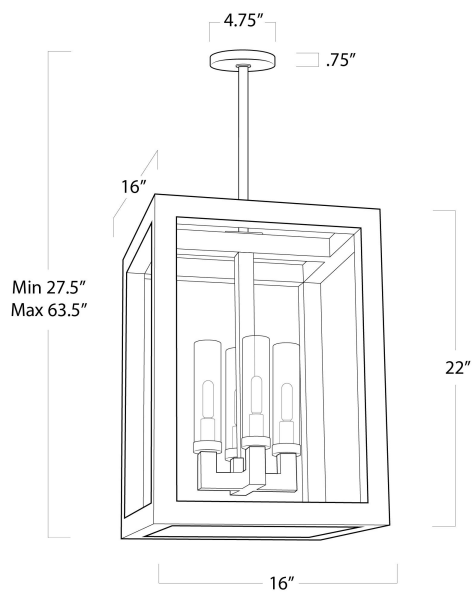

REGINA ANDREW

DETROIT

SPECIFICATION SHEET

Montecito Outdoor Lantern Large 17-1009

HEIGHT	27.5
WIDTH	16
DEPTH	16
SHADE DIMS	N/A
SHADE COLOR	N/A
BULB QTY	4
BULB TYPE	B Type Candelabra Base (E12)
SOCKET	E12 Candelabra
WATTAGE	40 Watt Max
WIRING TYPE	Hard Wire
MATERIAL	Iron
FINISH	N/A
NOTES	UL Wet Rated
FREIGHT ONLY	No