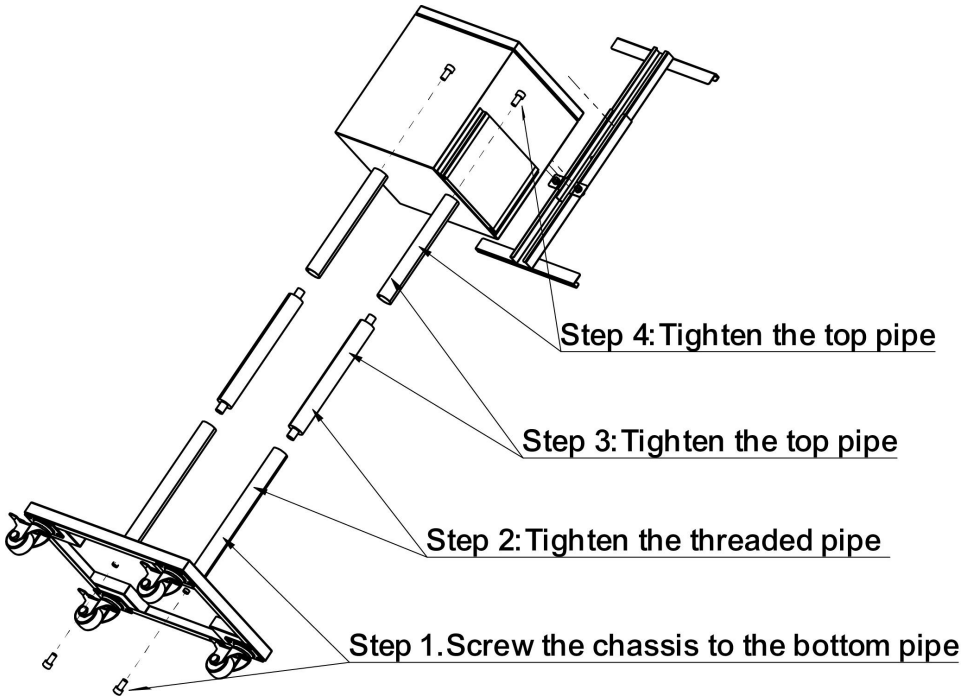

PRODUCT PARAMETER

Model	SGTPX-A
Colour	Black
Material	Carbon Steel
Product Size	1070*353*250mm

PARTS LIST

Item	Part Name	QTY
1	BOX	1
2	Chassis	1
3	Top pipe	2
4	Threaded pipe	2
5	Bottom pipe	2
6	Sign Holder	1
7	Screws	4

ASSEMBLY STEP