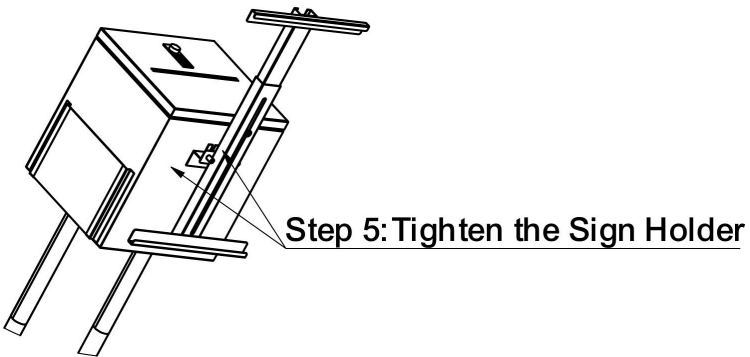

PRODUCT PARAMETER

Model	SGTPX-A
Colour	Black
Material	Carbon Steel
Product Size	1070*353*250mm

PARTS LIST

Item	Part Name	QTY
1	BOX	1
2	Chassis	1
3	Top pipe	2
4	Threaded pipe	2
5	Bottom pipe	2
6	Sign Holder	1
7	Screws	4

ASSEMBLY STEP