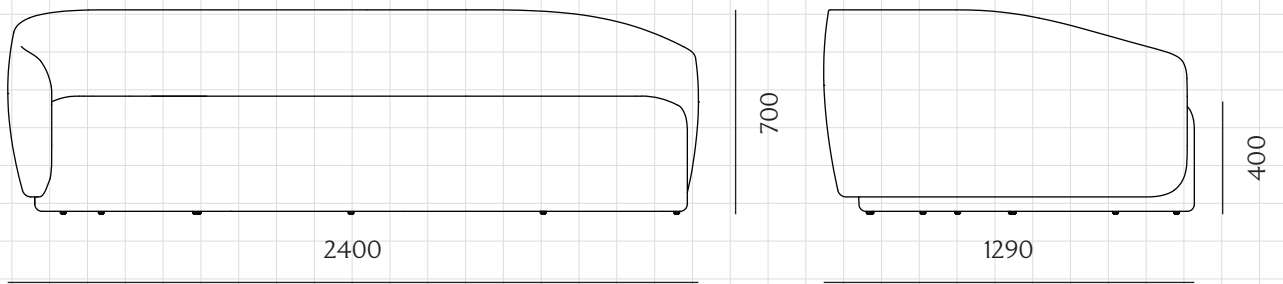

Taylor Sofa Small Left

CODE
DIMENSIONS

TA-S421-L
W2400 x D1290 x H700mm
Seating height: 400mm

NET WEIGHT
ENVIRONMENT
MATERIALS

70.0 kg
Indoor
Solid wood plywood frame, upholstery
*Please refer to website or contact your local representative for complete material swatches.

SHIPPING

Package	Assembled		
Package Qty	1 pcs/box		
Packaging	Measurement (mm)	Volume (cbm)	Gross Weight (kg)
FCL	W2580 x D1070 x H805	2.22	85.87
LCL/AIR	W2620 x D1110 x H895	2.60	119.66