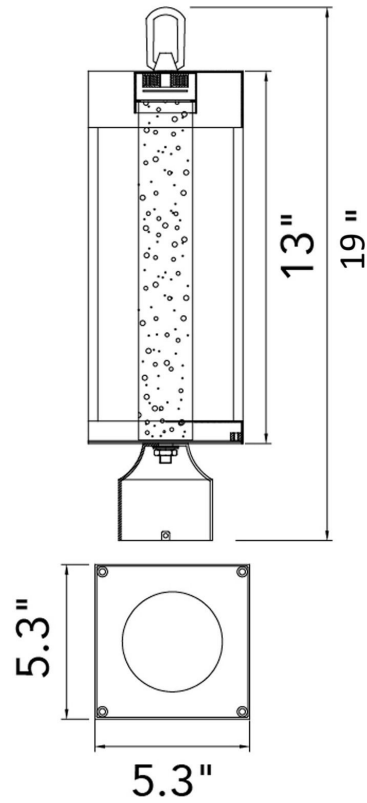

Specifications

Collection Category	Outdoor Lantern Head
Finish	Black
Glass	Clear
Crystal	-----
Acrylic	-----

Shade Color	-----
Min Assembled Height	19"
Max Assembled Height	19"
Width	5.3"
Length	5.3"
Extension Wall Mounts	-----
Input	120V AC,60HZ,AC

Lumens	312
Light Source	Integrated LED
Bulb Info.	6W
Included	Yes
Dimmable	Yes
Colour Temp	3000
Weight	6.6 Lbs