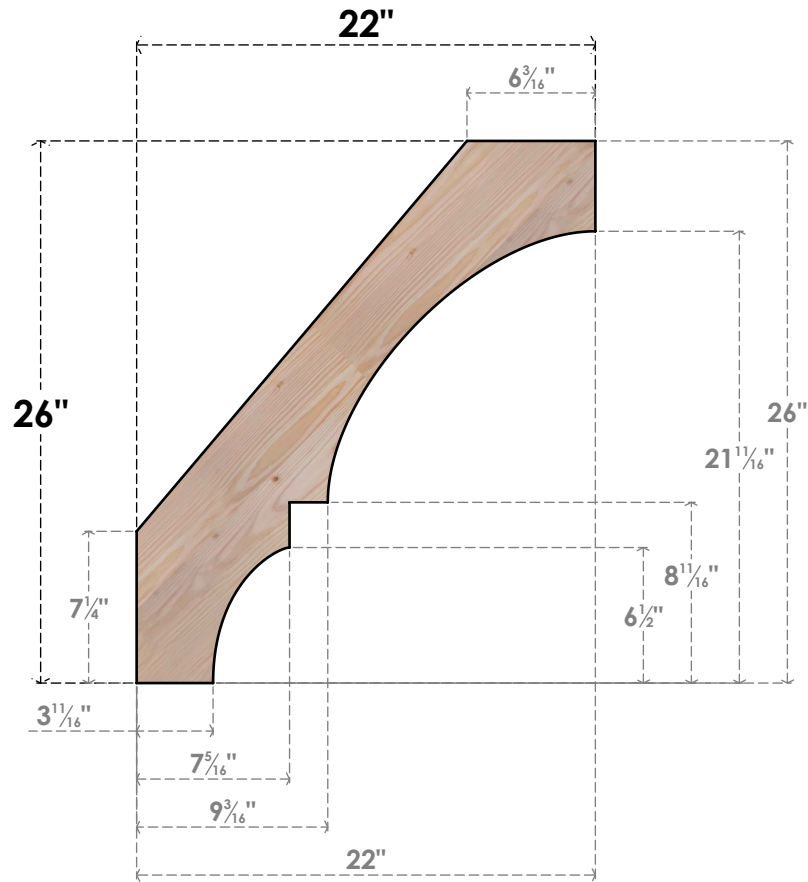

BRC06X22X26BOA00SDF

5 1/2"W X 22"D X 26"H BALBOA SMOOTH BRACE, DOUGLAS FIR

SIDE

FRONT

EKENA MILLWORK
 2300 WEST MAIN ST.
 CLARKSVILLE, TX 75426
 TOLL FREE: 866-607-0453
 WWW.EKENAMILLWORK.COM

NOTES

1. INSTALLATION TO BE COMPLETED IN ACCORDANCE WITH MANUFACTURER'S SPECIFICATIONS.
2. DRAWING MAY NOT BE TO SCALE
3. THIS DRAWING IS INTENDED FOR DESIGN AND PLANNING PURPOSES ONLY.
4. ALL INFORMATION CONTAINED HEREIN WAS CURRENT AT THE TIME OF DEVELOPMENT BUT MUST BE REVIEWED AND APPROVED BY THE PRODUCT MANUFACTURER TO BE CONSIDERED ACCURATE.
5. PRODUCTS ARE NOT KILN DRIED. THIS ITEM IS UNIQUE AND WILL CONTAIN THE NATURAL VARIATIONS THAT THE WOOD SPECIES OFFERS. THIS MAY RESULT IN VARIATIONS UP TO 1/4"