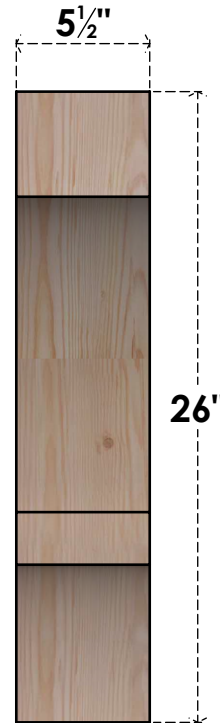

BRC06X22X26BOA00SDF

5 1/2"W X 22"D X 26"H BALBOA SMOOTH BRACE, DOUGLAS FIR

SIDE

FRONT

EKENA MILLWORK
 2300 WEST MAIN ST.
 CLARKSVILLE, TX 75426
 TOLL FREE: 866-607-0453
 WWW.EKENAMILLWORK.COM

NOTES

1. INSTALLATION TO BE COMPLETED IN ACCORDANCE WITH MANUFACTURER'S SPECIFICATIONS.
2. DRAWING MAY NOT BE TO SCALE
3. THIS DRAWING IS INTENDED FOR DESIGN AND PLANNING PURPOSES ONLY.
4. ALL INFORMATION CONTAINED HEREIN WAS CURRENT AT THE TIME OF DEVELOPMENT BUT MUST BE REVIEWED AND APPROVED BY THE PRODUCT MANUFACTURER TO BE CONSIDERED ACCURATE.
5. PRODUCTS ARE NOT KILN DRIED. THIS ITEM IS UNIQUE AND WILL CONTAIN THE NATURAL VARIATIONS THAT THE WOOD SPECIES OFFERS. THIS MAY RESULT IN VARIATIONS UP TO 1/4"