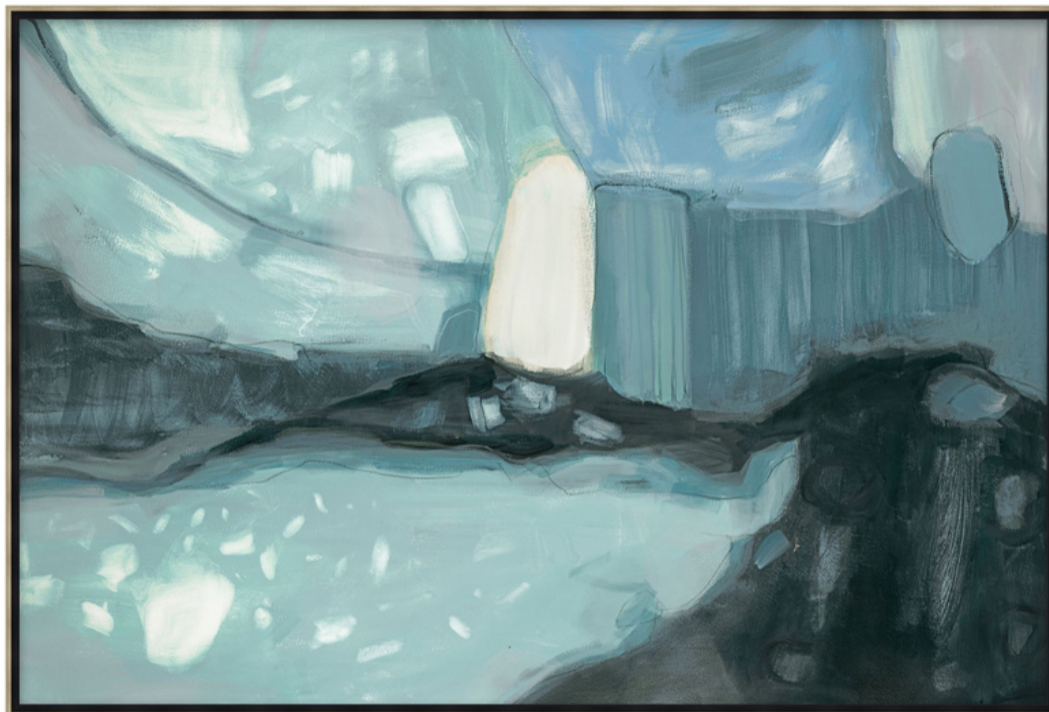

THEODORE ALEXANDER

Twinkling Sky 1

D2801S56013-4738

Twinkling Sky 1 is representative of abstract landscape art that fuses traditional landscape motifs with elements of abstract technique. This work on canvas radiates energy and movement, utilizing strongly defined structural shapes that combine with fluid swathes of color. Contour and implied lines co-exist with irregular forms in a charming color palette of teal, charcoal, denim, and vanilla. Part of the carefully curated ART by TA collection.

- ▶ Canvas, Hand Embellished Semi Gloss, F1328 - Warm Silver Floater Frame - Width: 0.375

W 31 x D 2 x H 21 inches

Material(s):

Collection: Art by TA

Style: Modern / Formal Modern

Type: Décor / Wall Art