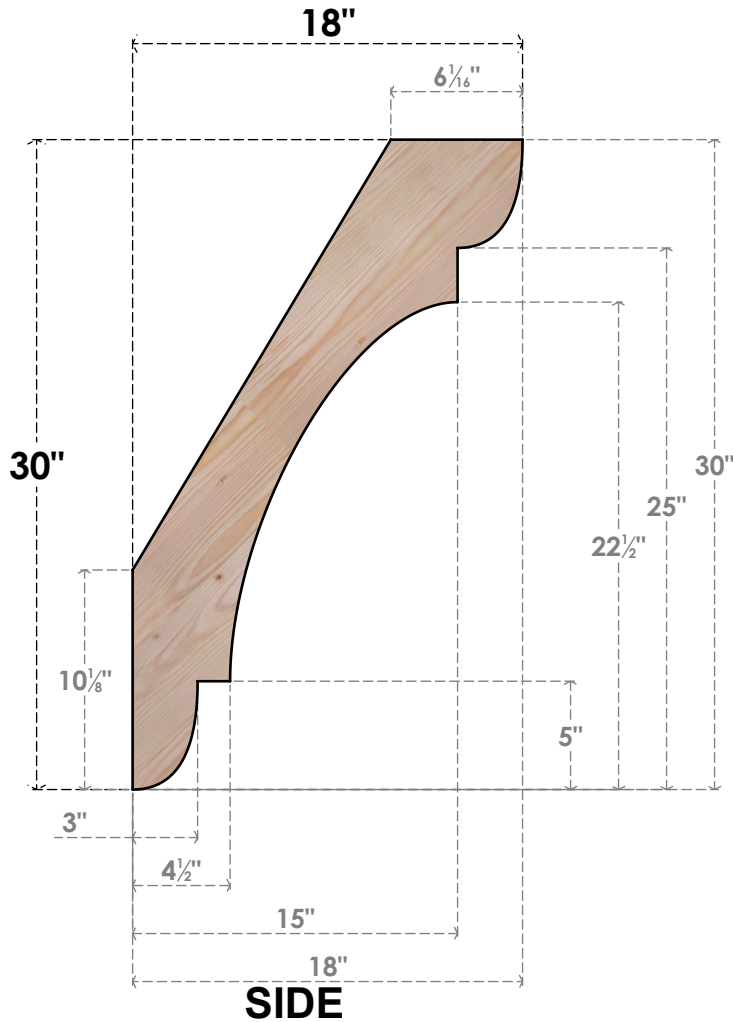

# BRC06X18X30OLY00SDF

5 1/2"W X 18"D X 30"H OLYMPIC SMOOTH BRACE, DOUGLAS FIR

EKENA MILLWORK  
 2300 WEST MAIN ST.  
 CLARKSVILLE, TX 75426  
 TOLL FREE: 866-607-0453  
 WWW.EKENAMILLWORK.COM

### NOTES

1. INSTALLATION TO BE COMPLETED IN ACCORDANCE WITH MANUFACTURER'S SPECIFICATIONS.
2. DRAWING MAY NOT BE TO SCALE
3. THIS DRAWING IS INTENDED FOR DESIGN AND PLANNING PURPOSES ONLY.
4. ALL INFORMATION CONTAINED HEREIN WAS CURRENT AT THE TIME OF DEVELOPMENT BUT MUST BE REVIEWED AND APPROVED BY THE PRODUCT MANUFACTURER TO BE CONSIDERED ACCURATE.
5. PRODUCTS ARE NOT KILN DRIED. THIS ITEM IS UNIQUE AND WILL CONTAIN THE NATURAL VARIATIONS THAT THE WOOD SPECIES OFFERS. THIS MAY RESULT IN VARIATIONS UP TO 1/4"