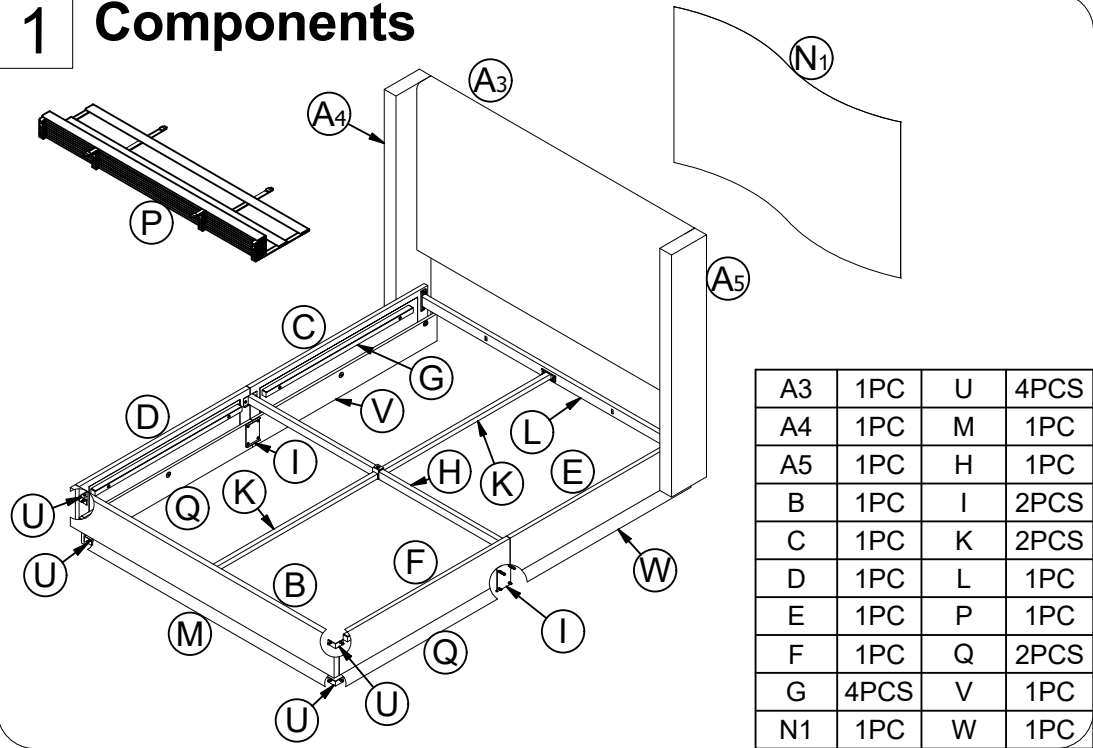

scan for the assembly video

PPEUS038/PPEUS046

When replacement request, please tell us Component Alphabet and Model Number.

▲ Weight Limit: 1000 LBS / 454 KG

| | | | |
|---|--|--------------------|----|
| 1 | | 1/4"*3/5" | 20 |
| 2 | | 1/4"*1 9/16" | 12 |
| 3 | | 5/16"*1 3/16" | 1 |
| 4 | | 1/4" Washer | 20 |
| 5 | | 1/4" Spring Washer | 6 |
| 6 | | 1/4"*1 3/8" | 14 |
| 7 | | 1/4"*2 3/16" | 6 |
| 8 | | 4mm Allen Key | 1 |

1 Components

2

3

4

5