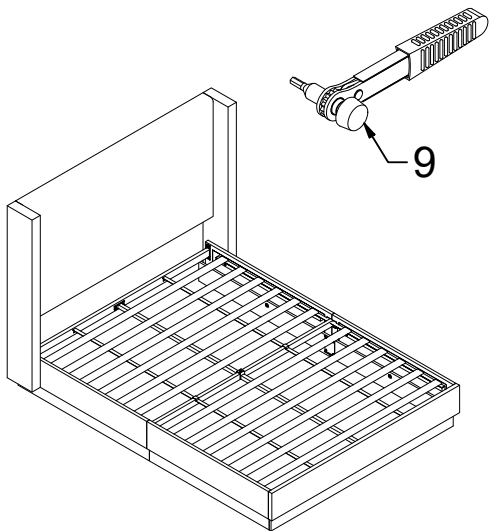

scan for the assembly video

PPEUS038/PPEUS046

When replacement request, please tell us Component Alphabet and Model Number.

▲ Weight Limit: 1000 LBS / 454 KG

| | | | |
|---|--|--------------------|----|
| 1 | | 1/4"*3/5" | 20 |
| 2 | | 1/4"*1 9/16" | 12 |
| 3 | | 5/16"*1 3/16" | 1 |
| 4 | | 1/4" Washer | 20 |
| 5 | | 1/4" Spring Washer | 6 |
| 6 | | 1/4"*1 3/8" | 14 |
| 7 | | 1/4"*2 3/16" | 6 |
| 8 | | 4mm Allen Key | 1 |

1 Components

2

3

4

5