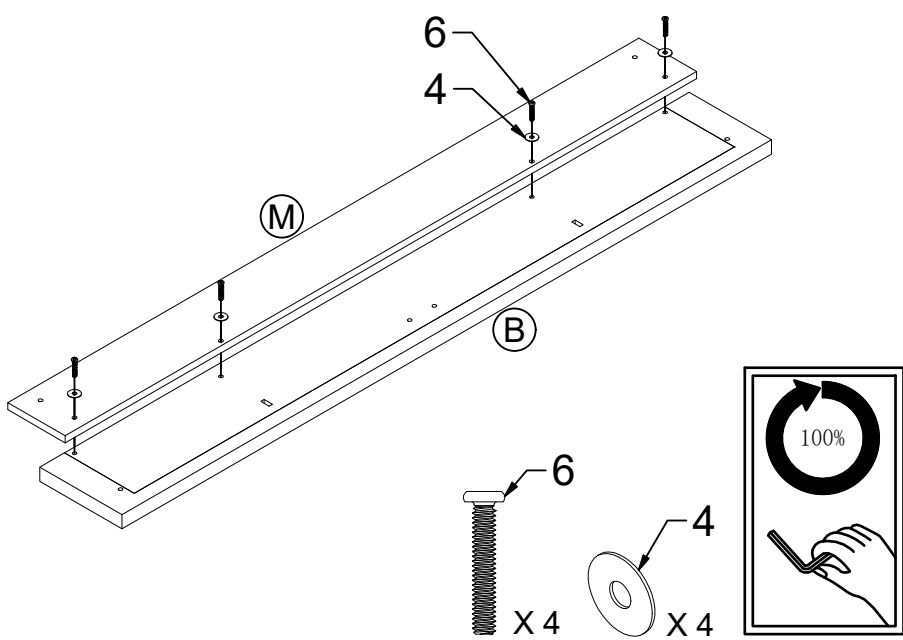

scan for the assembly video

PPEUS038/PPEUS046

When replacement request, please tell us Component Alphabet and Model Number.

▲ Weight Limit: 1000 LBS / 454 KG

| | | | |
|---|--|--------------------|----|
| 1 | | 1/4"*3/5" | 20 |
| 2 | | 1/4"*1 9/16" | 12 |
| 3 | | 5/16"*1 3/16" | 1 |
| 4 | | 1/4" Washer | 20 |
| 5 | | 1/4" Spring Washer | 6 |
| 6 | | 1/4"*1 3/8" | 14 |
| 7 | | 1/4"*2 3/16" | 6 |
| 8 | | 4mm Allen Key | 1 |

1 Components

2

3

4

5