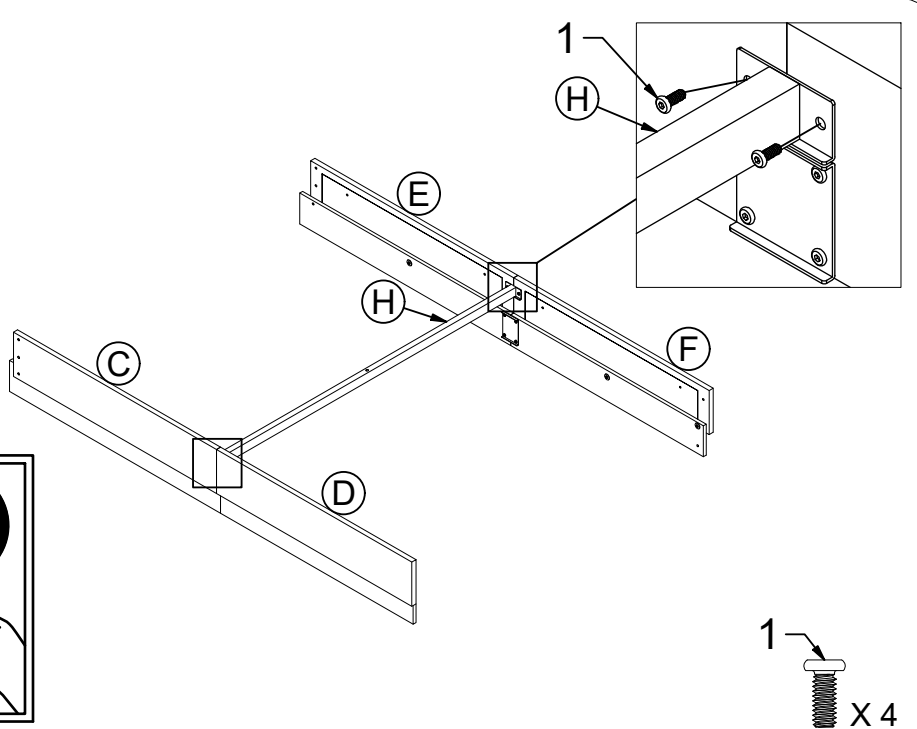

scan for the assembly video

PPEUS038/PPEUS046

When replacement request, please tell us Component Alphabet and Model Number.

▲ Weight Limit: 1000 LBS / 454 KG

| | | | |
|---|--|--------------------|----|
| 1 | | 1/4"*3/5" | 20 |
| 2 | | 1/4"*1 9/16" | 12 |
| 3 | | 5/16"*1 3/16" | 1 |
| 4 | | 1/4" Washer | 20 |
| 5 | | 1/4" Spring Washer | 6 |
| 6 | | 1/4"*1 3/8" | 14 |
| 7 | | 1/4"*2 3/16" | 6 |
| 8 | | 4mm Allen Key | 1 |

1 Components

2

3

4

5