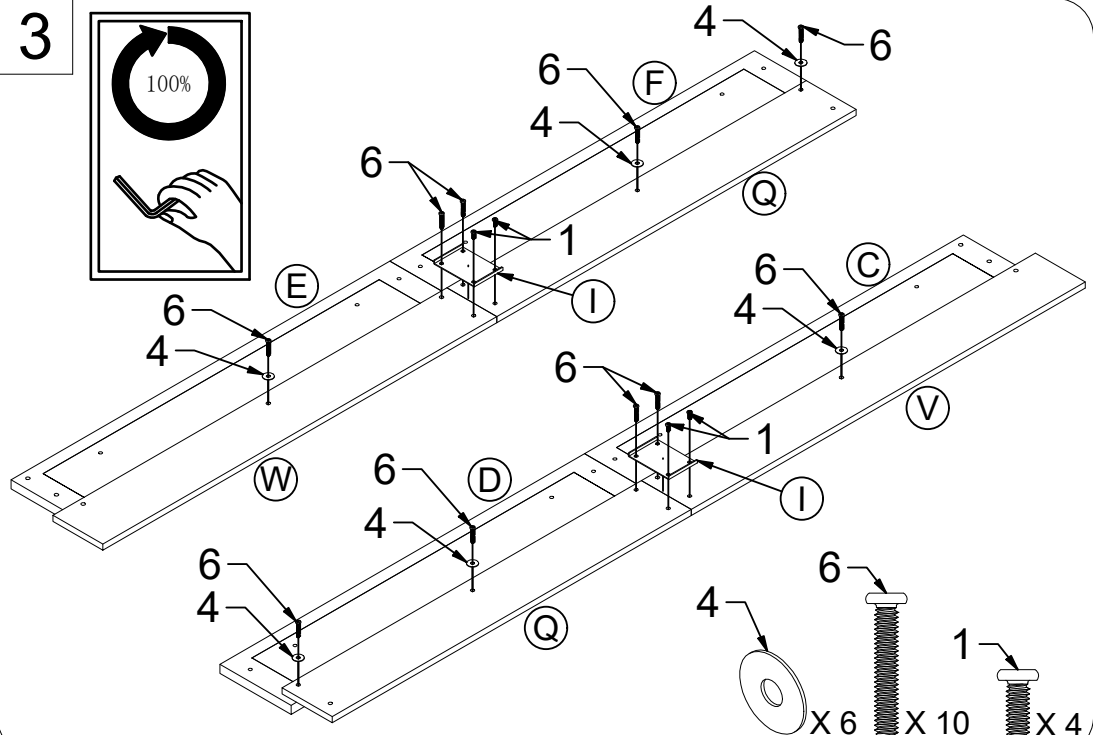

scan for the assembly video

PPEUS038/PPEUS046

When replacement request, please tell us Component Alphabet and Model Number.

▲ Weight Limit: 1000 LBS / 454 KG

| | | | |
|---|--|--------------------|----|
| 1 | | 1/4"*3/5" | 20 |
| 2 | | 1/4"*1 9/16" | 12 |
| 3 | | 5/16"*1 3/16" | 1 |
| 4 | | 1/4" Washer | 20 |
| 5 | | 1/4" Spring Washer | 6 |
| 6 | | 1/4"*1 3/8" | 14 |
| 7 | | 1/4"*2 3/16" | 6 |
| 8 | | 4mm Allen Key | 1 |

1 Components

2

3

4

5