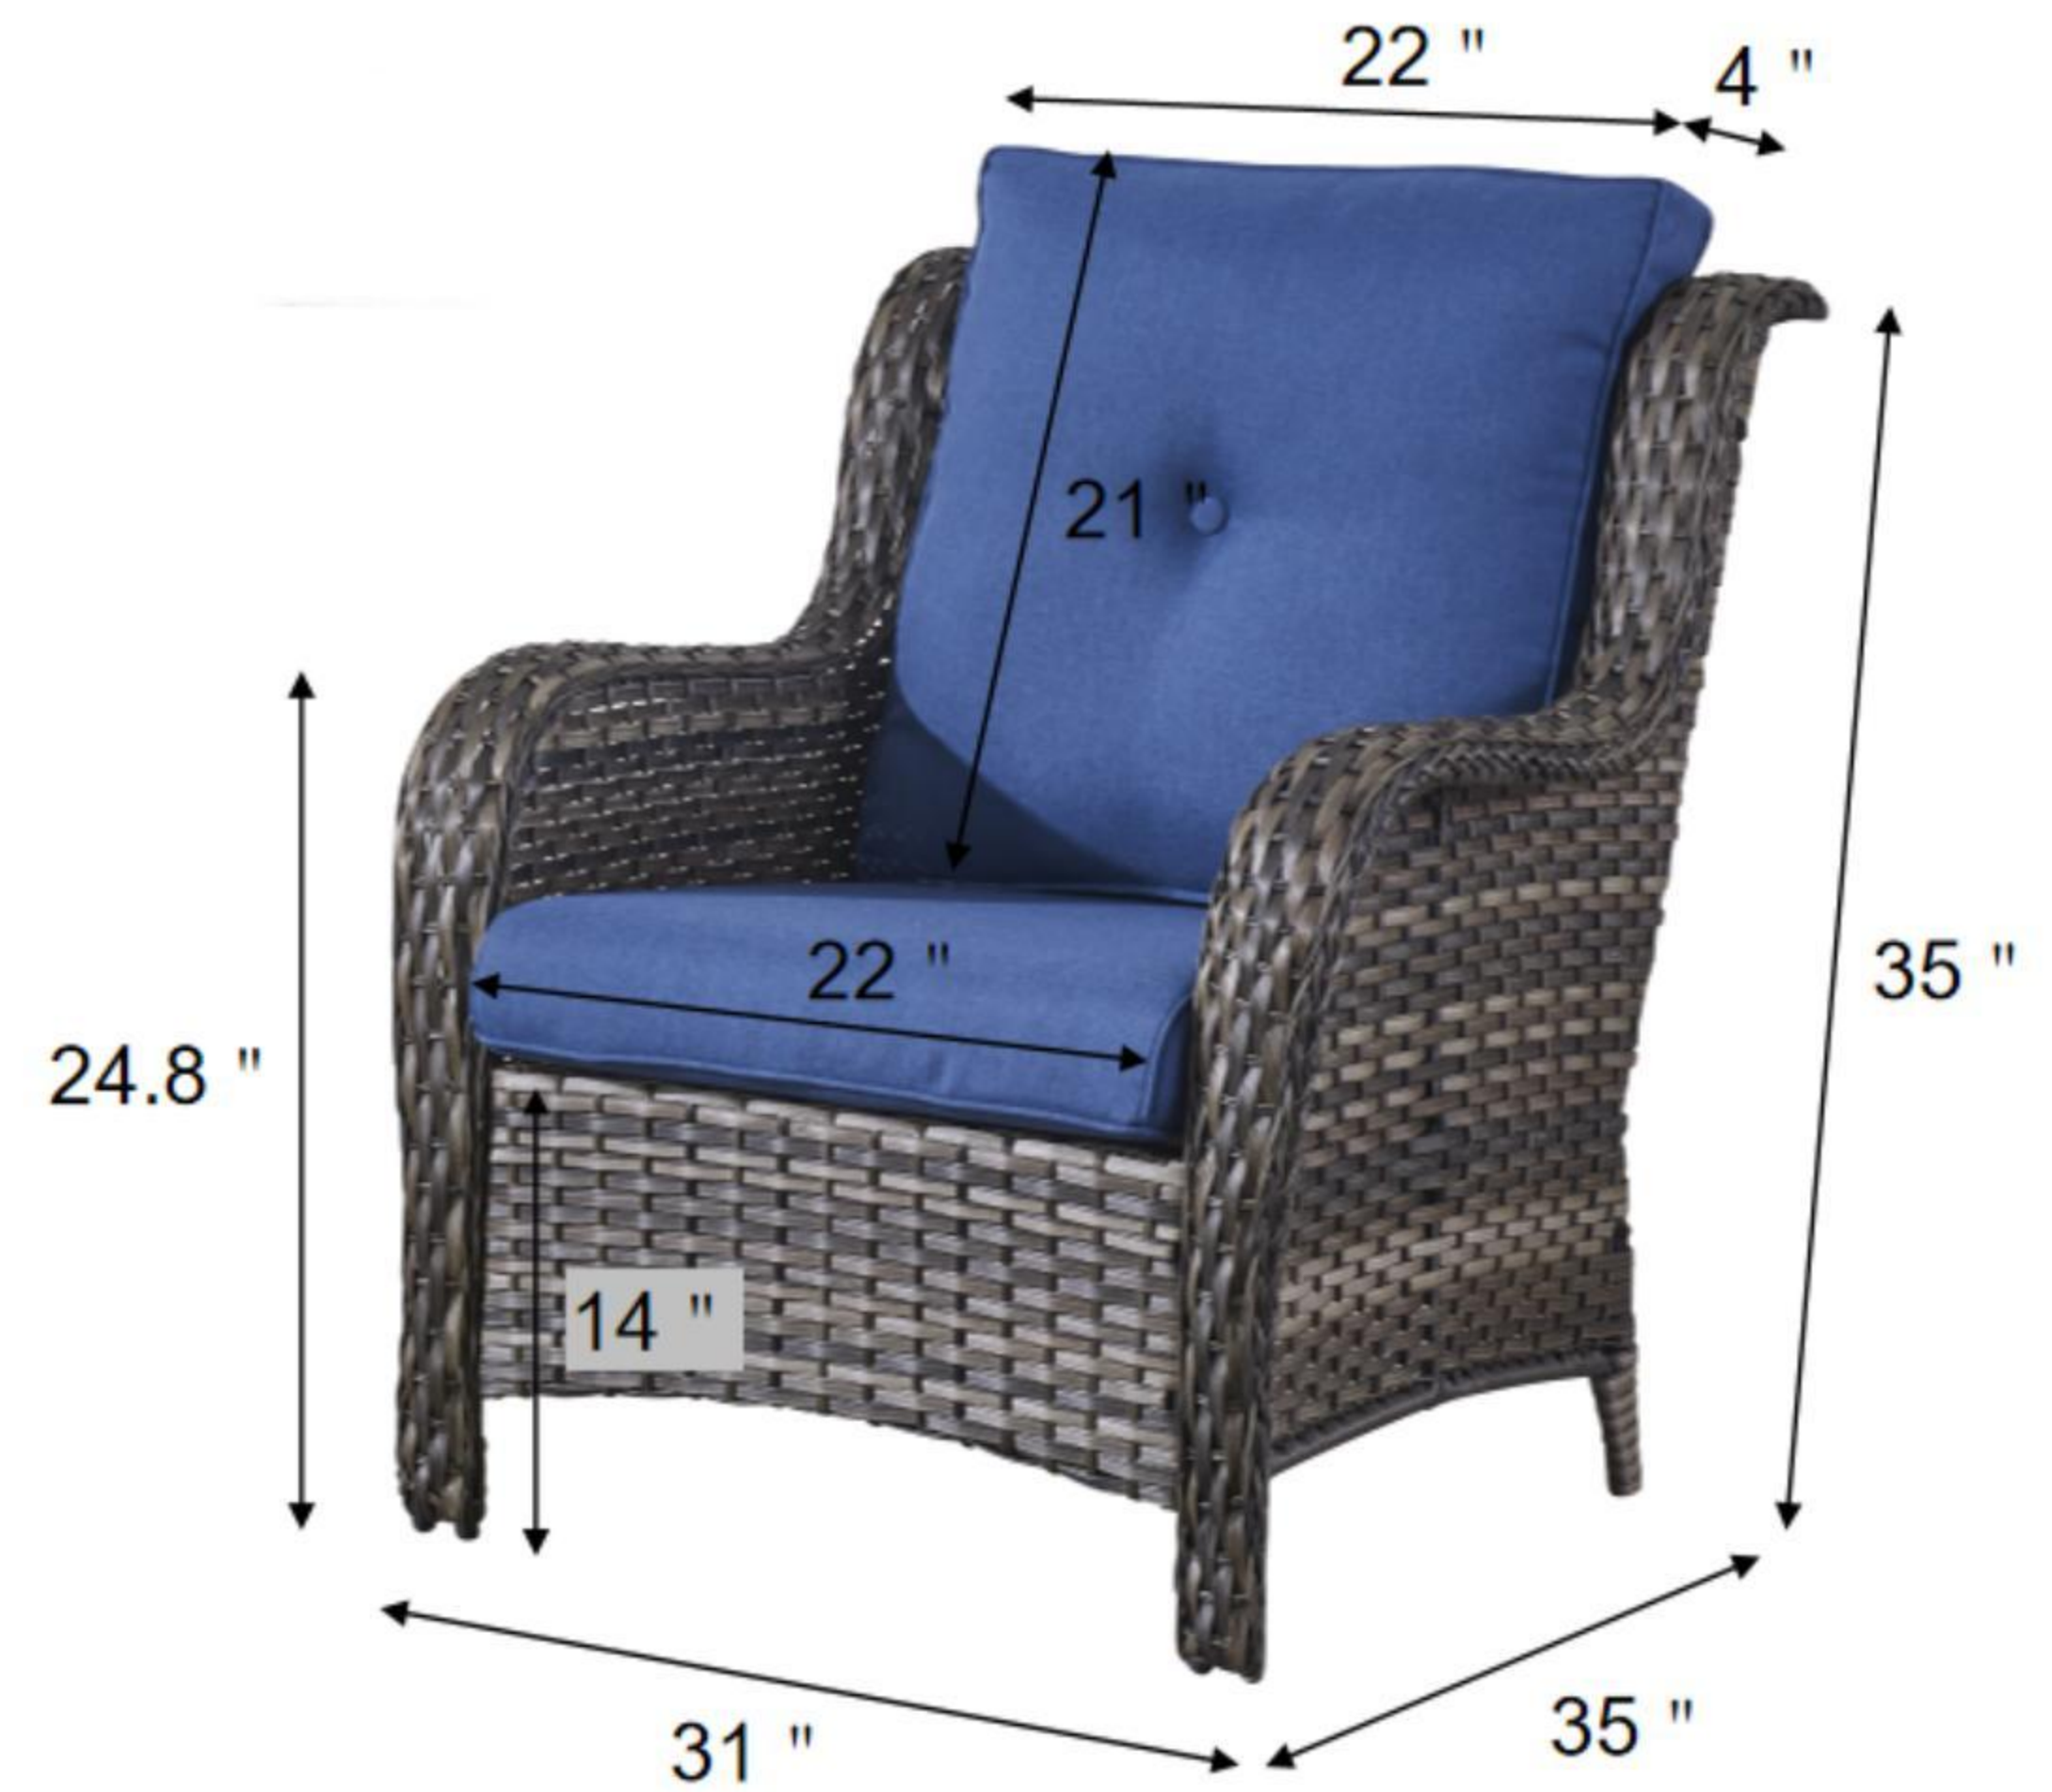

Size 5 PCS Conversation Set

Seat Cushion Size:
22"W x 24"D x 4"H

Back Cushion Size:
22"W x 4"D x 21"H