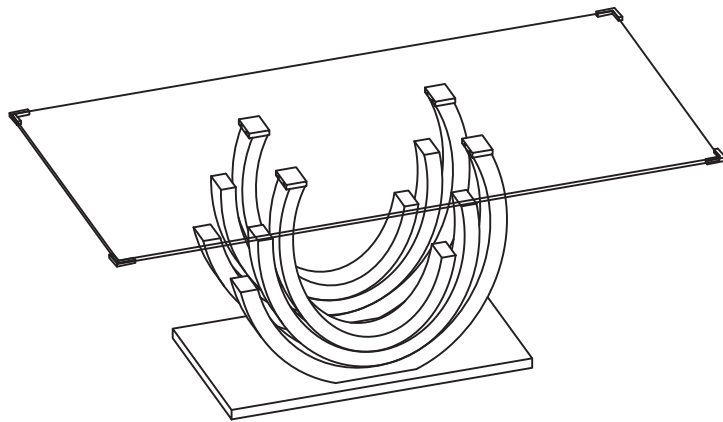

Assembly Instructions

Please install the products on carpet or soft place.

Parts list

Hardware List

No.	Sketch	Description	Qty	No.	Sketch	Description	Qty
A		Top	1	1		Screw M8x65	12
				2		Screw M8x16	8
				3		Gasket	12
B		Leg	2	4		Adjustable foot	6
				5		Screw M6x16	16
				6		Allen Key M3	1
				7		Allen Key M5	1
C		Base	1	8		Plastic Protection Corner	4
				9			8

Step 1

Step 2

Step 3

Step 4

Step 5

Step 6