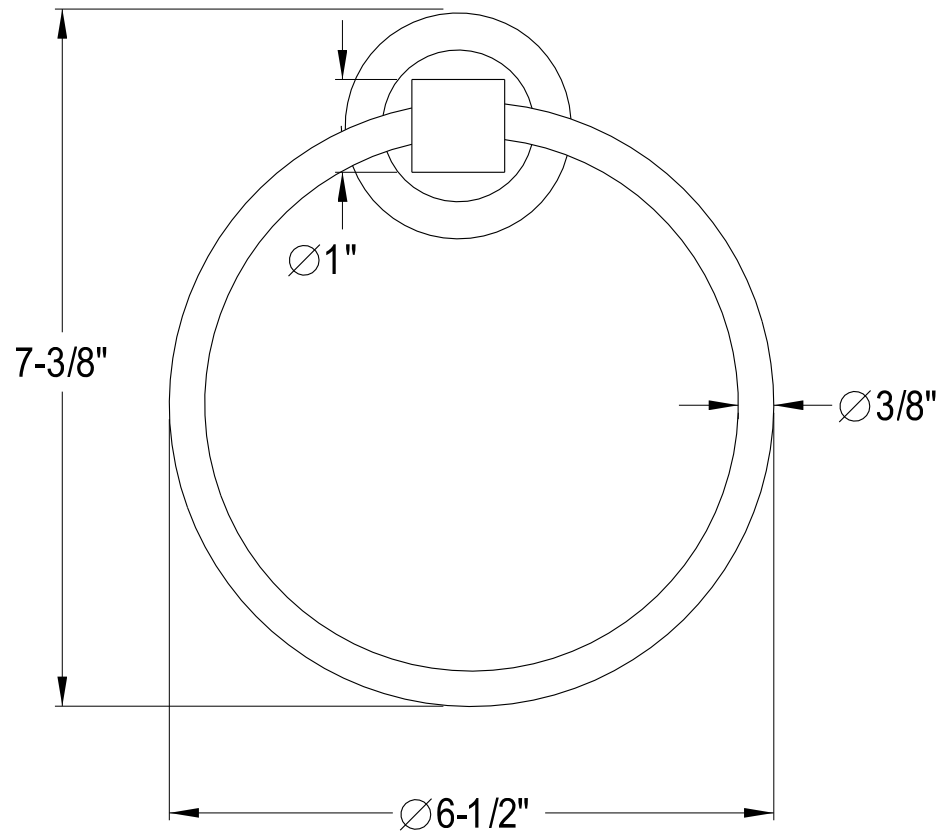

# BA8211C,SN

24" Towel Bar

# BA8214C, SN

6" Towel Ring

# BA8218C, SN

Toilet Paper Holder