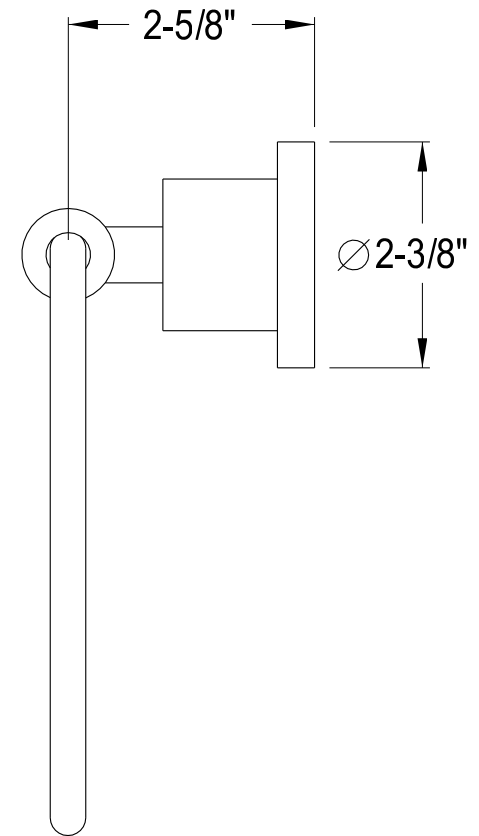

# BA8211C,SN

24" Towel Bar

# BA8214C, SN

6" Towel Ring

# BA8218C, SN

Toilet Paper Holder