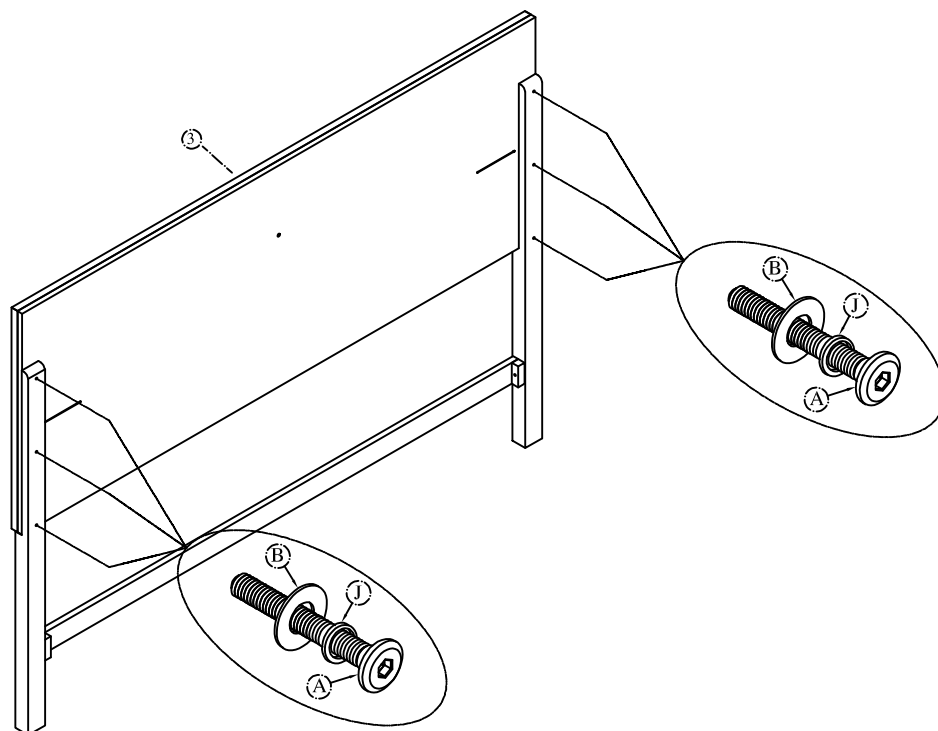

ASSEMBLY INSTRUCTION

MODEL:52379/52431/52545/52593/52594/52636 QUEEN

PART LIST

BOX 1

1	2	3	4	5
				
Left leg (headboard) 1pc	Right leg (headboard) 1pc	Headboard panel 1pc	Support bar 1pc	Footboard panel 1pc

BOX 2

6	7	8
		
Side rails 2 pcs	Slats 4 pcs	Support legs 4pcs

HARDWARE & ILLUSTRATION

A	B	C	D
			
Ø1/4" x 44 mm Hex-Head bolts 8 pcs	Flat Washer Ø1/4" 8 pcs	Ø5/16" x 20 mm Hex-Head bolts 8 pcs	Flat Washer Ø5/16" 8 pcs
E	F	G	H
			
Ø8 x 30 mm Wood dowers 4 pcs	Ø1/4" x 65mm Hex-Head bolts 4 pcs	Ø4 x 30 mm Screws 8 pcs	Ø1/4" x 12mm Horizontal-Hole bolts 4 pcs
I	J	K	
			
Allen Key 1 pc	Spring Washer Ø1/4" 8 pcs	Spring Washer Ø5/16" 8 pcs	

ASSEMBLY INSTRUCTION
MODEL:52379/52431/52545/52593/52594/52636 QUEEN

Step 1

Step 2

Note: The plug is behind Headboard, please plug into socket after complete assembly to avoid fire accident and short circuit