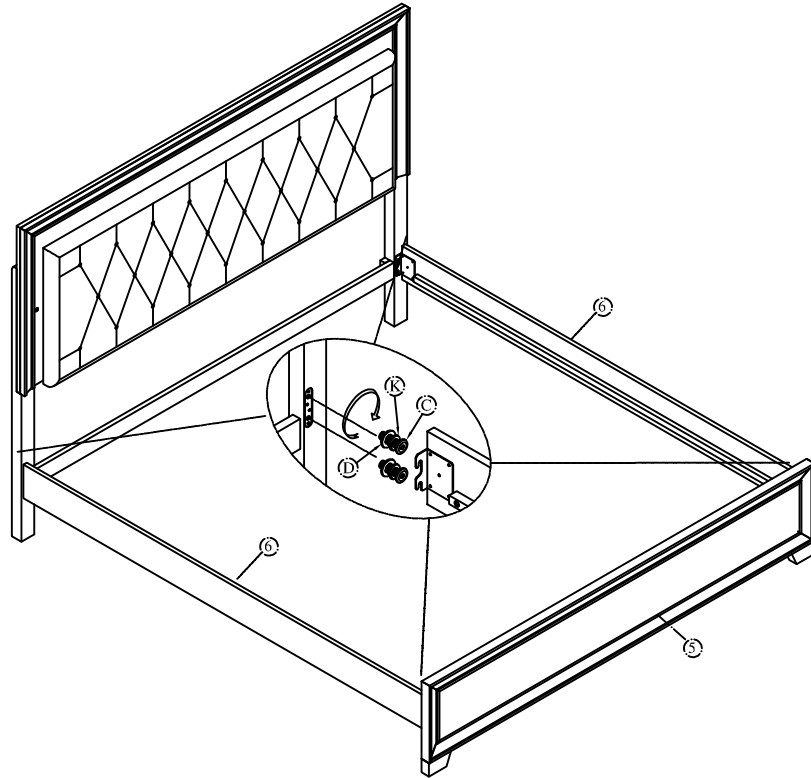

ASSEMBLY INSTRUCTION

MODEL:52379/52431/52545/52593/52594/52636 QUEEN

PART LIST

BOX 1

1	2	3	4	5
				
Left leg (headboard) 1pc	Right leg (headboard) 1pc	Headboard panel 1pc	Support bar 1pc	Footboard panel 1pc

BOX 2

6	7	8
		
Side rails 2 pcs	Slats 4 pcs	Support legs 4pcs

HARDWARE & ILLUSTRATION

A	B	C	D
			
Ø1/4" x 44 mm Hex-Head bolts 8 pcs	Flat Washer Ø1/4" 8 pcs	Ø5/16" x 20 mm Hex-Head bolts 8 pcs	Flat Washer Ø5/16" 8 pcs
E	F	G	H
			
Ø8 x 30 mm Wood dowers 4 pcs	Ø1/4" x 65mm Hex-Head bolts 4 pcs	Ø4 x 30 mm Screws 8 pcs	Ø1/4" x 12mm Horizontal-Hole bolts 4 pcs
I	J	K	
			
Allen Key 1 pc	Spring Washer Ø1/4" 8 pcs	Spring Washer Ø5/16" 8 pcs	

ASSEMBLY INSTRUCTION
MODEL:52379/52431/52545/52593/52594/52636 QUEEN

Step 1

Step 2

Note: The plug is behind Headboard, please plug into socket after complete assembly to avoid fire accident and short circuit

Step 3

Step 4

COMPLETED