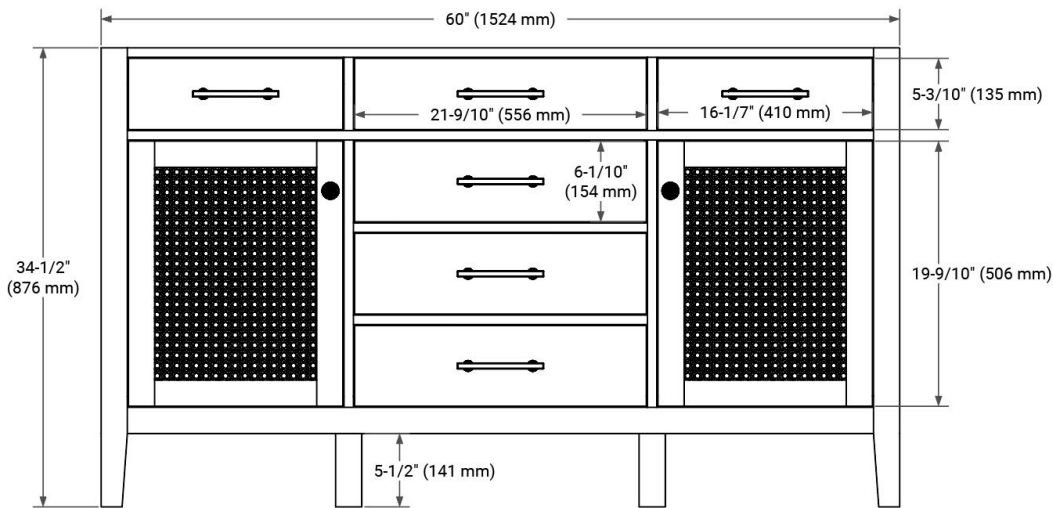

60" SINGLE SINK BASE CABINET

BASE CABINET DIMENSIONS

60" W x 21.5" D x 34.5" H

FEATURES

- Solid Oak wood and Plywood veneers
- Soft-close system
- Dovetail construction
- 45 degrees fall-out drawer
- Natural rattan-decorated doors

AVAILABLE COLORS

Oak

HARDWARE FINISHES

Matte Black

FRONT VIEW

SIDE VIEW

PLAN VIEW