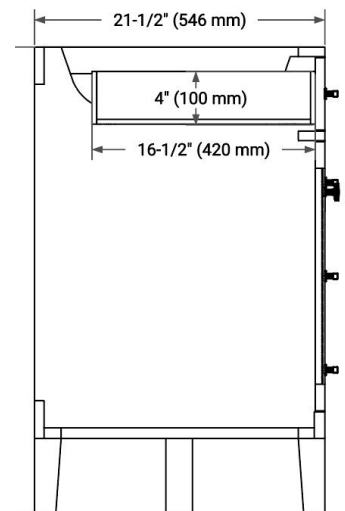

60" SINGLE SINK BASE CABINET

BASE CABINET DIMENSIONS

60" W x 21.5" D x 34.5" H

FEATURES

- Solid Oak wood and Plywood veneers
- Soft-close system
- Dovetail construction
- 45 degrees fall-out drawer
- Natural rattan-decorated doors

AVAILABLE COLORS

Oak

HARDWARE FINISHES

Matte Black

FRONT VIEW

SIDE VIEW

PLAN VIEW