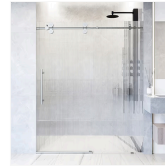

Gemello 60x74 Left
Sliding Shower Do...