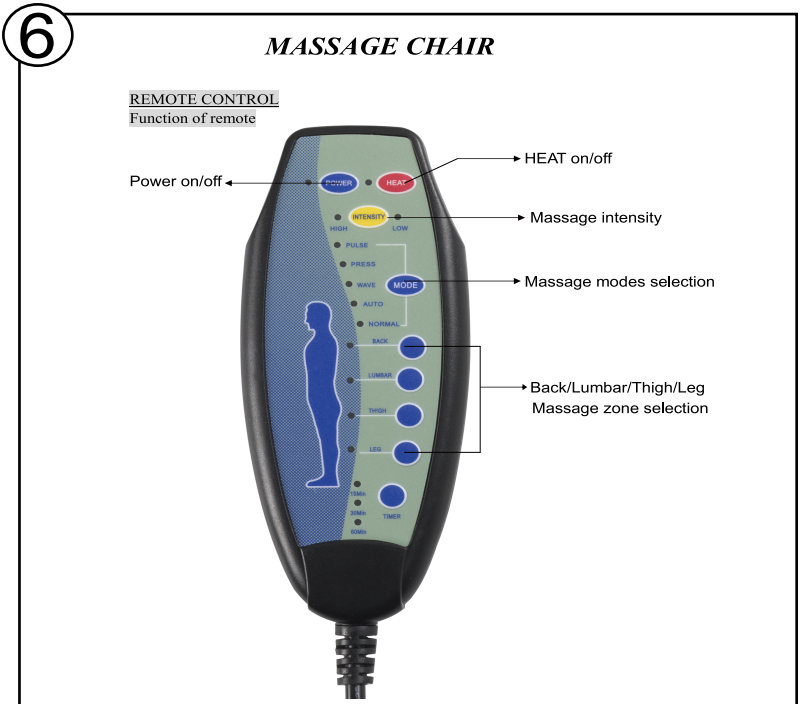

## Parts

**WARNING:**

1. Capacity: one person only.
2. Do not stand on the chair or use it as a step ladder.
3. Ensure that all the bolts, screws, and knobs are fastened before sitting on it.
4. Check all bolts, screws and knobs on a regular basis.
5. Stop using a broken chair or chair with components missing. Contact and get an authorized service provider for repair.
6. There is potential risk of personal injury not to follow the instructions when in use.

**NOTICE: The remotes are placed in the small box under the chair bottom.**