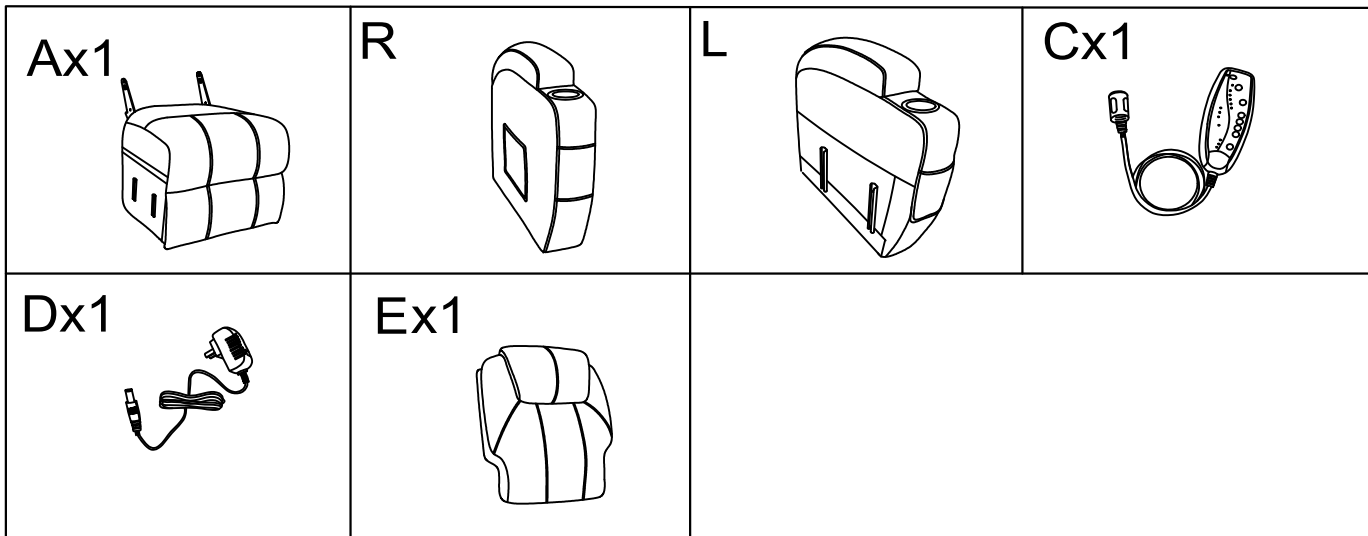

# Assembly Instructions

READ ALL INSTRUCTIONS BEFORE USING THE ITEM

## Parts

**WARNING:**

1. Capacity: one person only.
2. Do not stand on the chair or use it as a step ladder.
3. Ensure that all the bolts, screws, and knobs are fastened before sitting on it.
4. Check all bolts, screws and knobs on a regular basis.
5. Stop using a broken chair or chair with components missing. Contact and get an authorized service provider for repair.
6. There is potential risk of personal injury not to follow the instructions when in use.

**NOTICE: The remotes are placed in the small box under the chair bottom.**