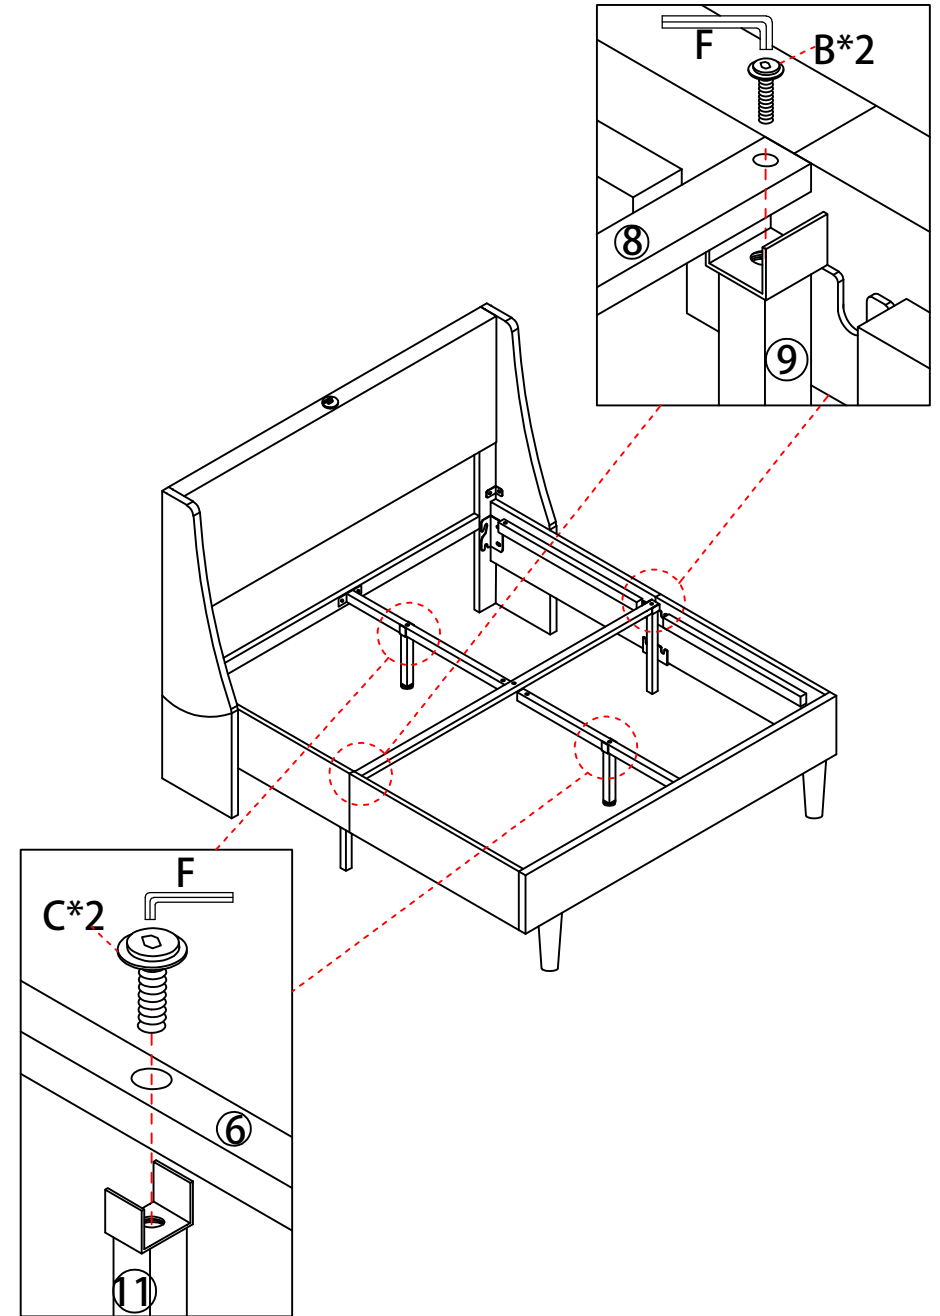

Step 9

B*2 C*2 F*1