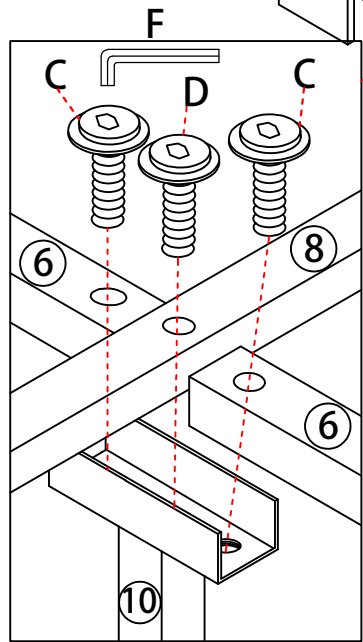

Bed Frame

Dimension: Full:144*195*111cm
Queen:160*208*111cm

Tips!

Check all the components & screws before assembly. **Do not install in case part is missing, contact us to get.** Send email with your question to support. We will resend within 24 hours.

Trouble shooting:

We control manufacturing and distribution ourselves, ensure the quality.

How to find us?

Item Description: Bed Frame
Dimension: Full:144*195 *111cm
Queen:160*208*111cm
Model NO: CY-No.1

Step 12

Step 13

Components					
①		1pcs	②		1pcs
③		4pcs	④		2pcs
⑤		2pcs	⑥		2pcs
⑦		1pcs	⑧		1pcs
⑨		2pcs	⑩		1pcs
⑪		2pcs	⑫		1pcs
⑬		1pcs			
	FUUL:111*31*4.1				

Step 10

A*4
 C*2
 D*1

 F*1

Screws & Tools

(A)	 Bolt M8 x 18	4	(B)	 Bolt M8 x 25	12
(C)	 Bolt M8 x 35	8	(D)	 Bolt M8 x 45	5
(E)	 Spacer	4	(F)	 Allen Key M5	1
(G)	 Angle iron	2	(H)	 Angle iron (Left)	1
(I)	 Angle iron (Right)	1	(J)	 Adapting piece	4
(K)	 Foot	2	(L)	 Plug	1