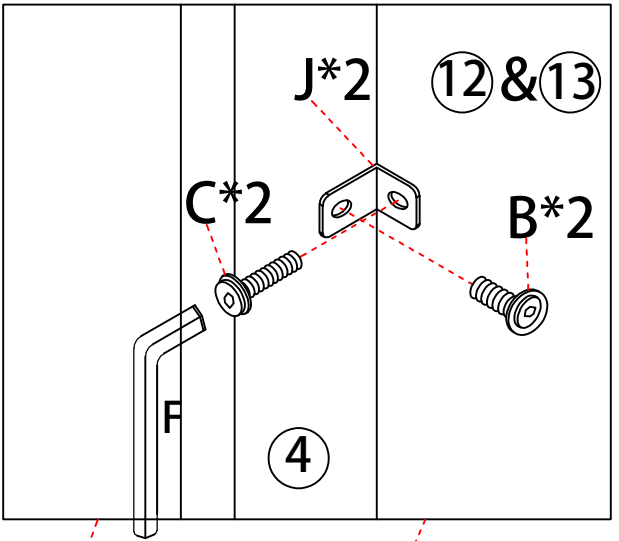

Bed Frame

Dimension: Full:144*195*111cm
Queen:160*208*111cm

Tips!

Check all the components & screws before assembly. **Do not install in case part is missing, contact us to get.** Send email with your question to support. We will resend within 24 hours.

Trouble shooting:

We control manufacturing and distribution ourselves, ensure the quality.

How to find us?

Item Description: Bed Frame
Dimension: Full:144*195 *111cm
Queen:160*208*111cm
Model NO: CY-No.1

Step 12

Step 13

Components					
①		1pcs	②		1pcs
③		4pcs	④		2pcs
⑤		2pcs	⑥		2pcs
⑦		1pcs	⑧		1pcs
⑨		2pcs	⑩		1pcs
⑪		2pcs	⑫		1pcs
⑬		1pcs			
	FUUL:111*31*4.1				

Step 10

A*4
 C*2
 D*1

 F*1

Screws & Tools

(A)	 Bolt M8 x 18	4	(B)	 Bolt M8 x 25	12
(C)	 Bolt M8 x 35	8	(D)	 Bolt M8 x 45	5
(E)	 Spacer	4	(F)	 Allen Key M5	1
(G)	 Angle iron	2	(H)	 Angle iron (Left)	1
(I)	 Angle iron (Right)	1	(J)	 Adapting piece	4
(K)	 Foot	2	(L)	 Plug	1

Step 1

B*2 D*4 E*4 F*1

Step 9

B*2 C*2 F*1

Step 8

J*2 B*2 C*2 F*1

Step 2

H*1 I*1 F*1