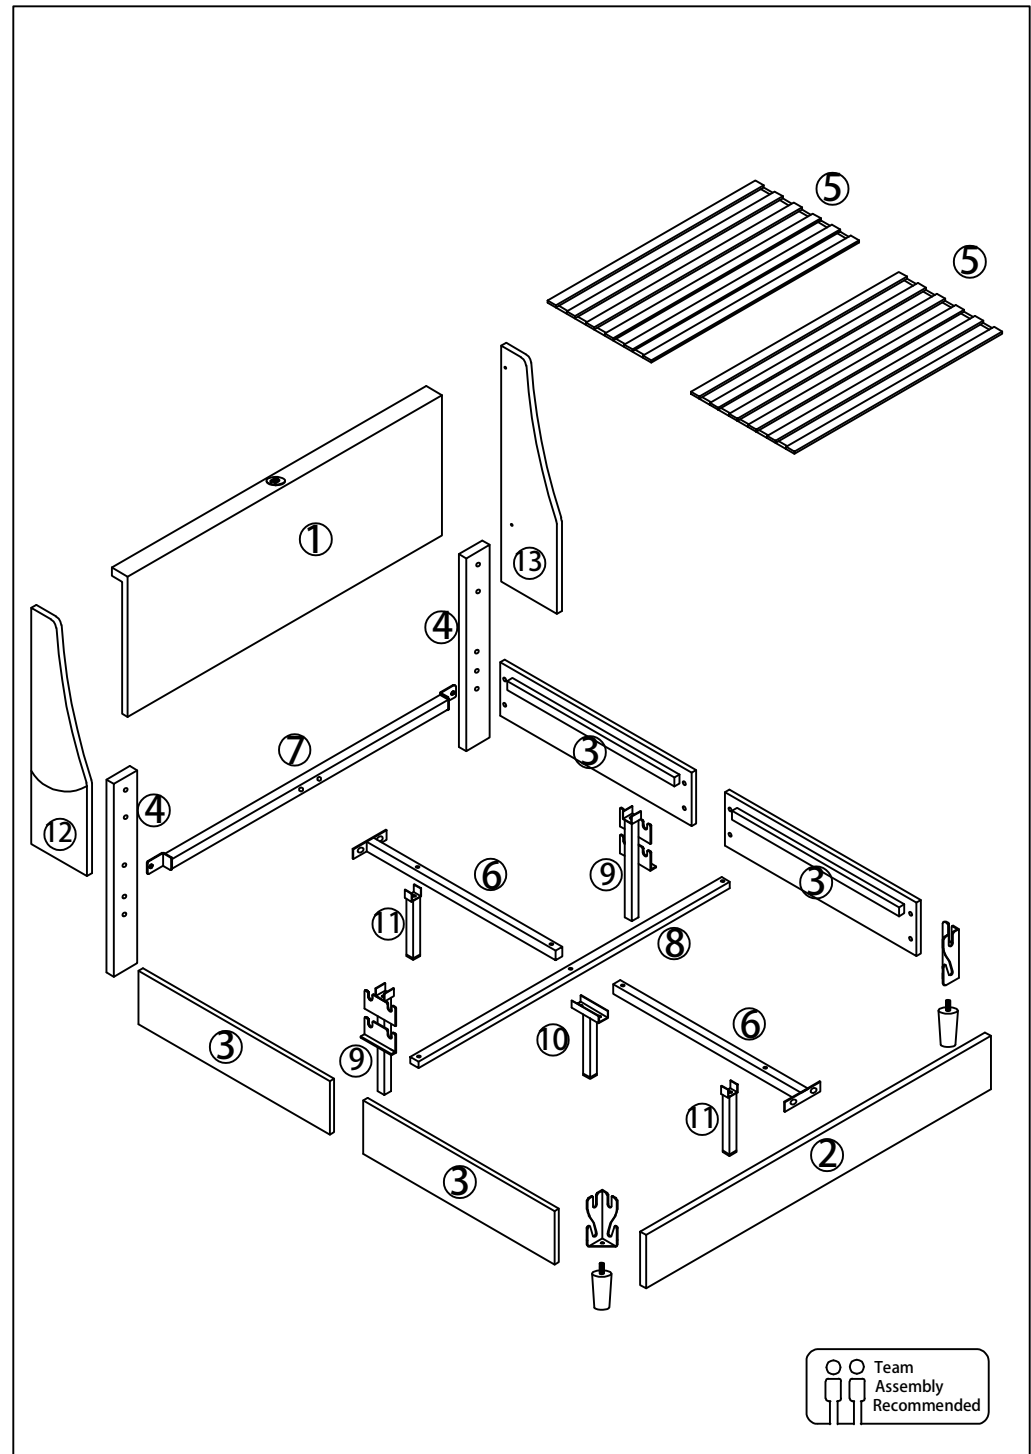

Bed Frame

Dimension: Full:144*195*111cm
Queen:160*208*111cm

Tips!

Check all the components & screws before assembly. **Do not install in case part is missing, contact us to get.** Send email with your question to support. We will resend within 24 hours.

Trouble shooting:

We control manufacturing and distribution ourselves, ensure the quality.

How to find us?

Item Description: Bed Frame
Dimension: Full:144*195 *111cm
Queen:160*208*111cm
Model NO: CY-No.1

Step 12

Step 13

Components					
①		1pcs	②		1pcs
③		4pcs	④		2pcs
⑤		2pcs	⑥		2pcs
⑦		1pcs	⑧		1pcs
⑨		2pcs	⑩		1pcs
⑪		2pcs	⑫		1pcs
⑬		1pcs			
	FUUL:111*31*4.1				

Step 10

A*4
 C*2
 D*1

 F*1

Screws & Tools

(A)	 Bolt M8 x 18	4	(B)	 Bolt M8 x 25	12
(C)	 Bolt M8 x 35	8	(D)	 Bolt M8 x 45	5
(E)	 Spacer	4	(F)	 Allen Key M5	1
(G)	 Angle iron	2	(H)	 Angle iron (Left)	1
(I)	 Angle iron (Right)	1	(J)	 Adapting piece	4
(K)	 Foot	2	(L)	 Plug	1