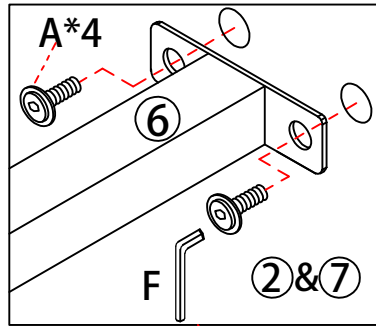

Bed Frame

Dimension: Full:144*195*111cm
Queen:160*208*111cm

Tips!

Check all the components & screws before assembly. **Do not install in case part is missing, contact us to get.** Send email with your question to support. We will resend within 24 hours.

Trouble shooting:

We control manufacturing and distribution ourselves, ensure the quality.

How to find us?

Item Description: Bed Frame
Dimension: Full:144*195 *111cm
Queen:160*208*111cm
Model NO: CY-No.1

Step 12

Step 13

Components					
①		1pcs	②		1pcs
③		4pcs	④		2pcs
⑤		2pcs	⑥		2pcs
⑦		1pcs	⑧		1pcs
⑨		2pcs	⑩		1pcs
⑪		2pcs	⑫		1pcs
⑬		1pcs			
	FUUL:111*31*4.1				

Step 10

A*4
 C*2
 D*1

 F*1

Screws & Tools

(A)	 Bolt M8 x 18	4	(B)	 Bolt M8 x 25	12
(C)	 Bolt M8 x 35	8	(D)	 Bolt M8 x 45	5
(E)	 Spacer	4	(F)	 Allen Key M5	1
(G)	 Angle iron	2	(H)	 Angle iron (Left)	1
(I)	 Angle iron (Right)	1	(J)	 Adapting piece	4
(K)	 Foot	2	(L)	 Plug	1