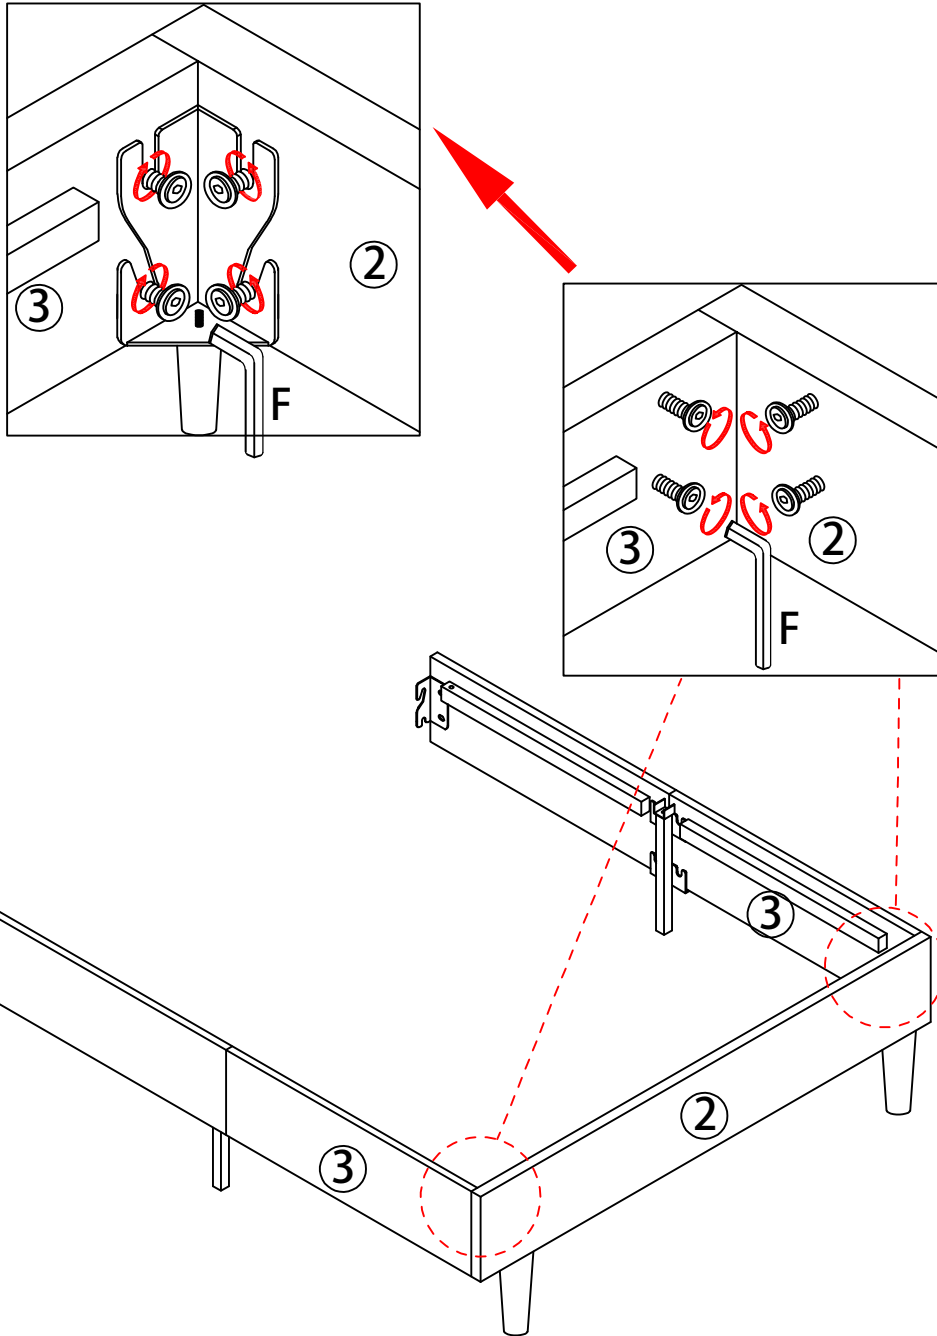

Bed Frame

Dimension: Full:144*195*111cm
Queen:160*208*111cm

Tips!

Check all the components & screws before assembly. **Do not install in case part is missing, contact us to get.** Send email with your question to support. We will resend within 24 hours.

Step 12

Step 13

Components					
①		1pcs	②		1pcs
③		4pcs	④		2pcs
⑤		2pcs	⑥		2pcs
⑦		1pcs	⑧		1pcs
⑨		2pcs	⑩		1pcs
⑪		2pcs	⑫		1pcs
⑬		1pcs			
	FUUL:111*31*4.1				

Step 10

A*4
 C*2
 D*1

 F*1

Screws & Tools

(A)	 Bolt M8 x 18	4	(B)	 Bolt M8 x 25	12
(C)	 Bolt M8 x 35	8	(D)	 Bolt M8 x 45	5
(E)	 Spacer	4	(F)	 Allen Key M5	1
(G)	 Angle iron	2	(H)	 Angle iron (Left)	1
(I)	 Angle iron (Right)	1	(J)	 Adapting piece	4
(K)	 Foot	2	(L)	 Plug	1

Step 3

Step 4

Step 7

Step 5

 F*1

Step 6

 B*4  F*1