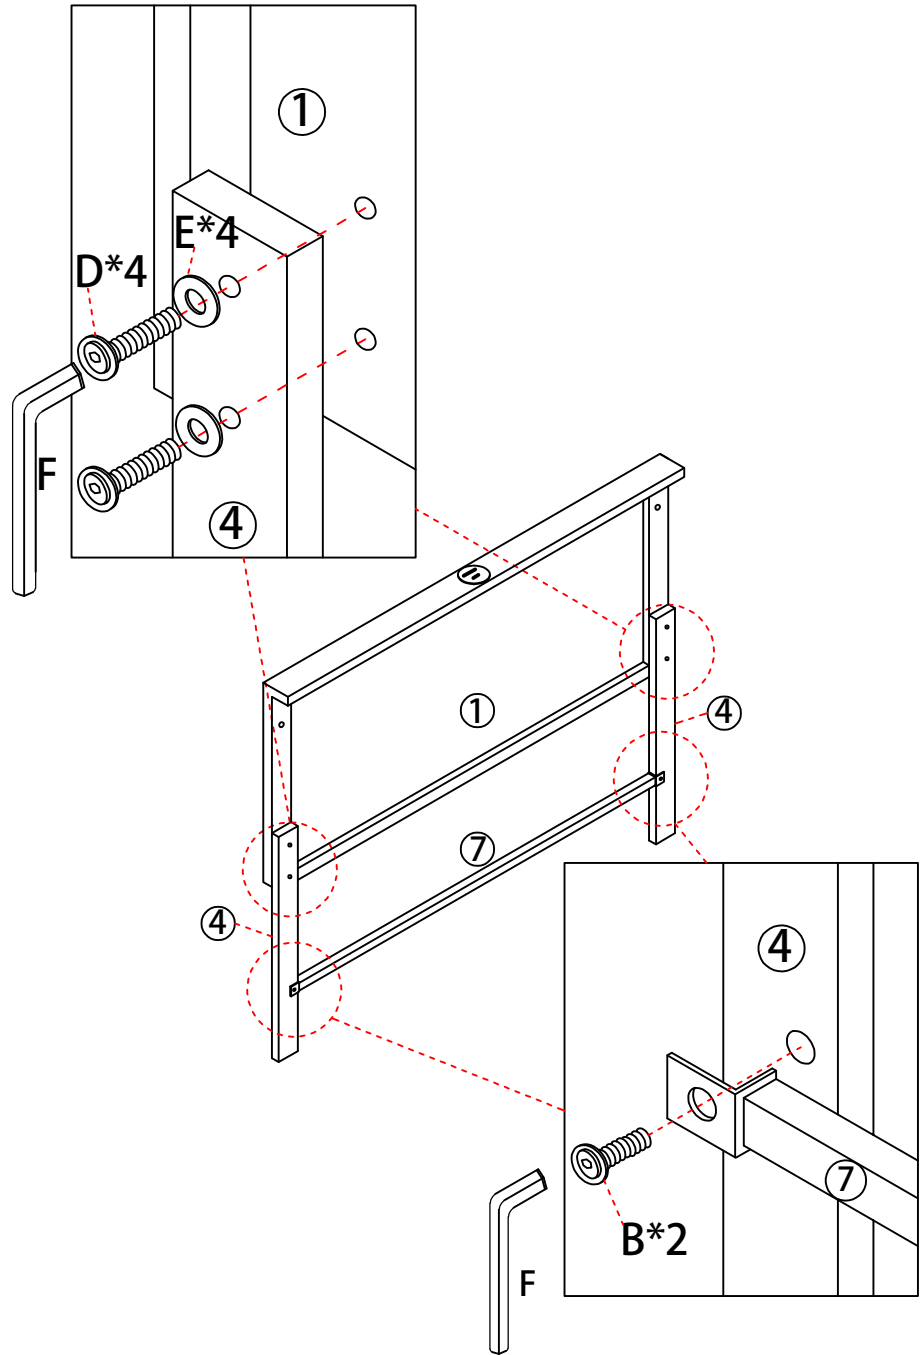

Step 1

B*2 D*4 E*4 F*1