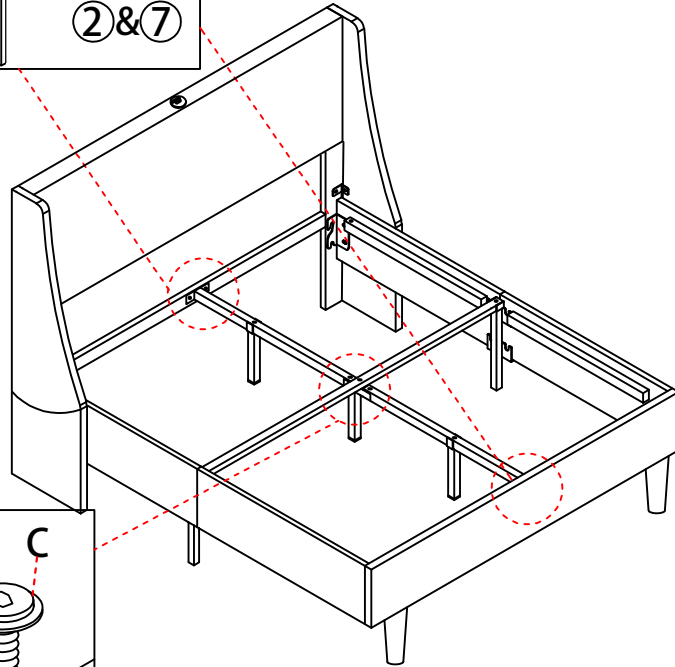

Bed Frame

Dimension: Full:144*195*111cm
Queen:160*208*111cm

Tips!

Check all the components & screws before assembly. **Do not install in case part is missing, contact us to get.** Send email with your question to support. We will resend within 24 hours.

Trouble shooting:

We control manufacturing and distribution ourselves, ensure the quality.

How to find us?

Item Description: Bed Frame
Dimension: Full:144*195 *111cm
Queen:160*208*111cm
Model NO: CY-No.1

Step 12

Step 13

Components					
①		1pcs	②		1pcs
③		4pcs	④		2pcs
⑤		2pcs	⑥		2pcs
⑦		1pcs	⑧		1pcs
⑨		2pcs	⑩		1pcs
⑪		2pcs	⑫		1pcs
⑬		1pcs			
	FUUL:111*31*4.1				

Step 10

A*4
 C*2
 D*1

 F*1

Screws & Tools

(A)	 Bolt M8 x 18	4	(B)	 Bolt M8 x 25	12
(C)	 Bolt M8 x 35	8	(D)	 Bolt M8 x 45	5
(E)	 Spacer	4	(F)	 Allen Key M5	1
(G)	 Angle iron	2	(H)	 Angle iron (Left)	1
(I)	 Angle iron (Right)	1	(J)	 Adapting piece	4
(K)	 Foot	2	(L)	 Plug	1