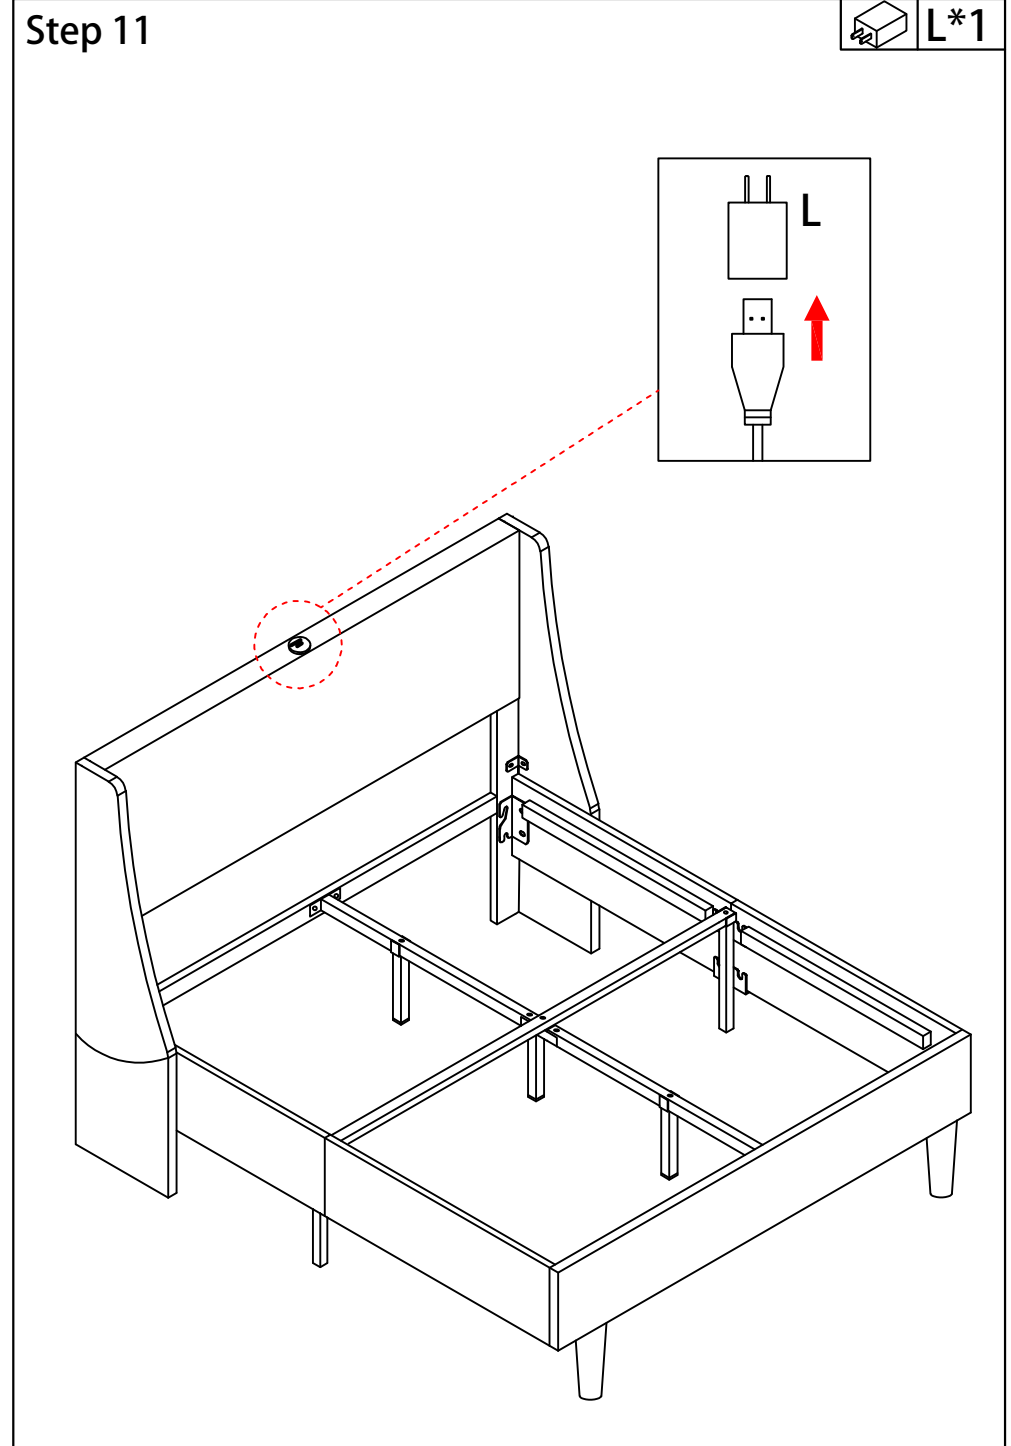

Bed Frame

Dimension: Full:144*195*111cm
Queen:160*208*111cm

Tips!

Check all the components & screws before assembly. **Do not install in case part is missing, contact us to get.** Send email with your question to support. We will resend within 24 hours.

Trouble shooting:

We control manufacturing and distribution ourselves, ensure the quality.

How to find us?

Item Description: Bed Frame
Dimension: Full:144*195 *111cm
Queen:160*208*111cm
Model NO: CY-No.1

Step 12

Step 13

Components					
①		1pcs	②		1pcs
③		4pcs	④		2pcs
⑤		2pcs	⑥		2pcs
⑦		1pcs	⑧		1pcs
⑨		2pcs	⑩		1pcs
⑪		2pcs	⑫		1pcs
⑬		1pcs			
	FUUL:111*31*4.1				

Step 10

A*4
 C*2
 D*1

 F*1

Screws & Tools

(A)	 Bolt M8 x 18	4	(B)	 Bolt M8 x 25	12
(C)	 Bolt M8 x 35	8	(D)	 Bolt M8 x 45	5
(E)	 Spacer	4	(F)	 Allen Key M5	1
(G)	 Angle iron	2	(H)	 Angle iron (Left)	1
(I)	 Angle iron (Right)	1	(J)	 Adapting piece	4
(K)	 Foot	2	(L)	 Plug	1