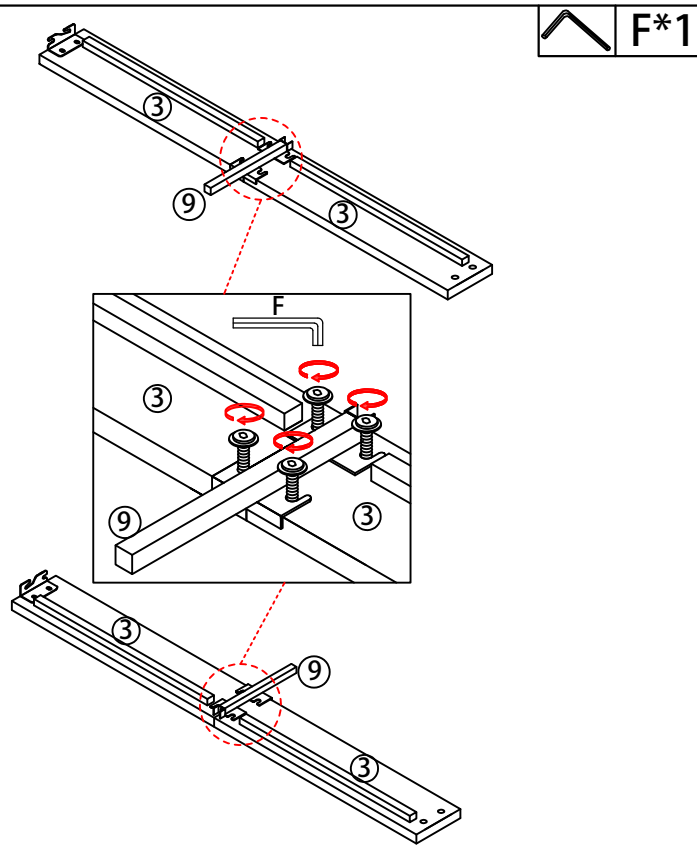

Trouble shooting:

We control manufacturing and distribution ourselves, ensure the quality.

How to find us?

Item Description: Bed Frame
Dimension: Full:144*195 *111cm
Queen:160*208*111cm
Model NO: CY-No.1

Step 12

Step 13

Components					
①		1pcs	②		1pcs
③		4pcs	④		2pcs
⑤		2pcs	⑥		2pcs
⑦		1pcs	⑧		1pcs
⑨		2pcs	⑩		1pcs
⑪		2pcs	⑫		1pcs
⑬		1pcs			
	FUUL:111*31*4.1				

Step 10

A*4
 C*2
 D*1

 F*1

Screws & Tools

(A)	 Bolt M8 x 18	4	(B)	 Bolt M8 x 25	12
(C)	 Bolt M8 x 35	8	(D)	 Bolt M8 x 45	5
(E)	 Spacer	4	(F)	 Allen Key M5	1
(G)	 Angle iron	2	(H)	 Angle iron (Left)	1
(I)	 Angle iron (Right)	1	(J)	 Adapting piece	4
(K)	 Foot	2	(L)	 Plug	1

Step 1

B*2 D*4 E*4 F*1

Step 9

B*2 C*2 F*1

Step 8

J*2 B*2 C*2 F*1

Step 2

H*1 I*1 F*1

Step 3

Step 4

Step 7

Step 5

 F*1

Step 6

 B*4  F*1