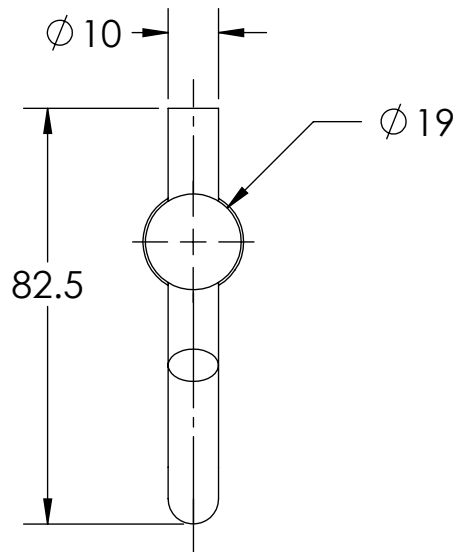

Back-to-Back Glass Shower Door Hook

Drill 3/8 in. hole in glass

SHK-187