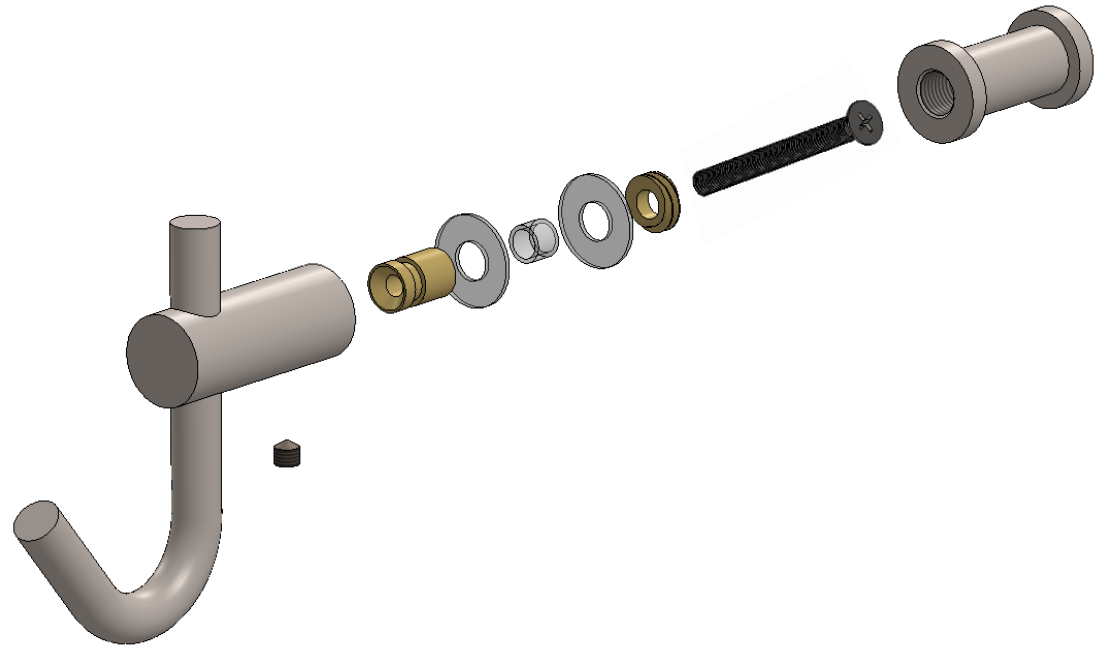

Back-to-Back Glass Shower Door Hook

Drill 3/8 in. hole in glass

SHK-187