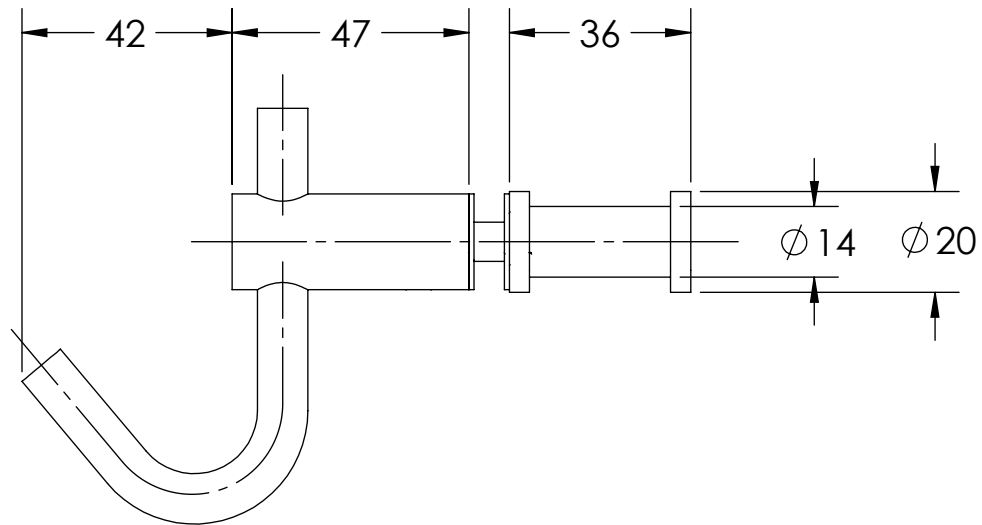

Back-to-Back Glass Shower Door Hook

Drill 3/8 in. hole in glass

SHK-187