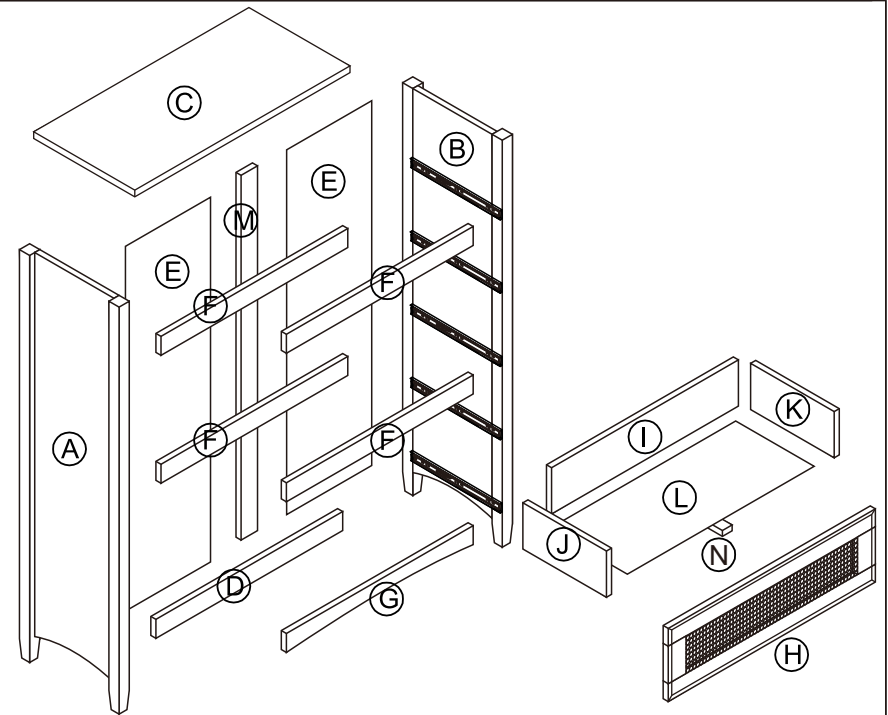

BETTER HOME PRODUCTS

ASSEMBLY INSTRUCTIONS

CHEST WITH RATTAN DRAWER

①		Φ1/4" X 1.1/2"	x20
②		HANDLE AND SCREW	x5
③		Φ5/16" X 1.3/16"	x30
④		SCREWDRIVER	x1
⑤		Φ5/32" X 15/32"	x10
⑥		Φ15/64" X 1.3/16"	x10
⑦		GLUE	x1
⑧		Φ5/32" X 1.3/16"	x52
⑨		Φ5/32" X 5.1/64"	x10

MADE IN CHINA

Page 1/8

Parts list		
A	Left side panel	1 pc
B	Right side panel	1 pc
C	Top panel	1 pc
D	Back kick plate	1 pc
E	Back panel	2 pcs
F	Center support	4 pcs
G	Kick plate	1 pc
H	Drawer fronts	5 pcs
I	Drawer back panels	5 pcs
J	Left drawer side panels	5 pcs
K	Right drawer side panels	5 pcs
L	Drawer bottom panels	5 pcs
M	Back center connector	1 pc
N	Drawer bottom support	5 pcs

Page 2/8

STEP 1

⑧		Φ5/32" X 1.3/16"	x11
---	--	------------------	-----

STEP 2

⑧		Φ5/32" X 1.3/16"	x11
---	--	------------------	-----

STEP 3

③		Φ5/16" X 1.3/16"	x2
⑧		Φ5/32" X 1.3/16"	x1

STEP 4

STEP 5

③		Φ5/16" X 1.3/16"	x8
⑧		Φ5/32" X 1.3/16"	x9

STEP 6

①		Φ1/4" X 1.1/2"	x20
⑥		Φ15/64" X 1.3/16"	x10

STEP 7

②		HANDLE AND SCREW	x5
③		Φ5/16" X 1.3/16"	x20
⑧		Φ5/32" X 1.3/16"	x20

STEP 8

STEP 9