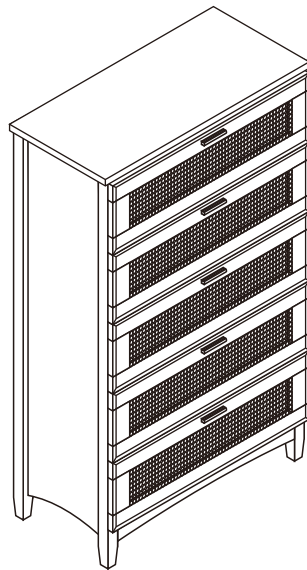

BETTER HOME PRODUCTS

ASSEMBLY INSTRUCTIONS

CHEST WITH RATTAN DRAWER

①		Φ1/4" X 1.1/2"	x20
②		HANDLE AND SCREW	x5
③		Φ5/16" X 1.3/16"	x30
④		SCREWDRIVER	x1
⑤		Φ5/32" X 15/32"	x10
⑥		Φ15/64" X 1.3/16"	x10
⑦		GLUE	x1
⑧		Φ5/32" X 1.3/16"	x52
⑨		Φ5/32" X 5.1/64"	x10

MADE IN CHINA

Page 1/8

Parts list		
A	Left side panel	1 pc
B	Right side panel	1 pc
C	Top panel	1 pc
D	Back kick plate	1 pc
E	Back panel	2 pcs
F	Center support	4 pcs
G	Kick plate	1 pc
H	Drawer fronts	5 pcs
I	Drawer back panels	5 pcs
J	Left drawer side panels	5 pcs
K	Right drawer side panels	5 pcs
L	Drawer bottom panels	5 pcs
M	Back center connector	1 pc
N	Drawer bottom support	5 pcs

Page 2/8

STEP 1

⑧		Φ5/32" X 1.3/16"	x11
---	--	------------------	-----

STEP 2

⑧		Φ5/32" X 1.3/16"	x11
---	--	------------------	-----

STEP 3

③		Φ5/16" X 1.3/16"	x2
⑧		Φ5/32" X 1.3/16"	x1

STEP 4