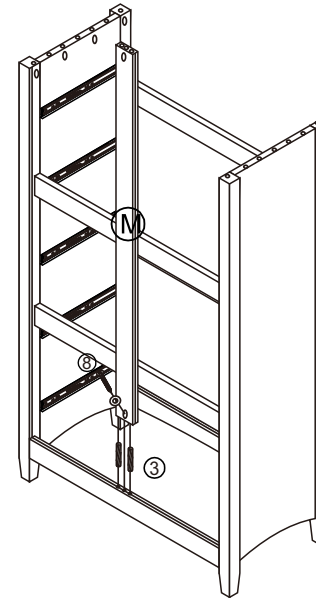

BETTER HOME PRODUCTS

ASSEMBLY INSTRUCTIONS

CHEST WITH RATTAN DRAWER

①		Φ1/4" X 1.1/2"	x20
②		HANDLE AND SCREW	x5
③		Φ5/16" X 1.3/16"	x30
④		SCREWDRIVER	x1
⑤		Φ5/32" X 15/32"	x10
⑥		Φ15/64" X 1.3/16"	x10
⑦		GLUE	x1
⑧		Φ5/32" X 1.3/16"	x52
⑨		Φ5/32" X 5.1/64"	x10

MADE IN CHINA

Page 1/8

Parts list		
A	Left side panel	1 pc
B	Right side panel	1 pc
C	Top panel	1 pc
D	Back kick plate	1 pc
E	Back panel	2 pcs
F	Center support	4 pcs
G	Kick plate	1 pc
H	Drawer fronts	5 pcs
I	Drawer back panels	5 pcs
J	Left drawer side panels	5 pcs
K	Right drawer side panels	5 pcs
L	Drawer bottom panels	5 pcs
M	Back center connector	1 pc
N	Drawer bottom support	5 pcs

Page 2/8

STEP 1

⑧		Φ5/32" X 1.3/16"	x11
---	--	------------------	-----

STEP 2

⑧		Φ5/32" X 1.3/16"	x11
---	--	------------------	-----

STEP 3

③		Φ5/16" X 1.3/16"	x2
⑧		Φ5/32" X 1.3/16"	x1

STEP 4

STEP 5

③		Φ5/16" X 1.3/16"	x8
⑧		Φ5/32" X 1.3/16"	x9

STEP 6

①		Φ1/4" X 1.1/2"	x20
⑥		Φ15/64" X 1.3/16"	x10

STEP 7

②		HANDLE AND SCREW	x5
③		Φ5/16" X 1.3/16"	x20
⑧		Φ5/32" X 1.3/16"	x20

STEP 8

STEP 9