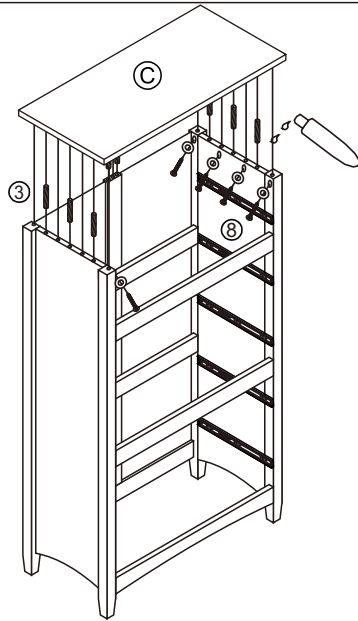

BETTER HOME PRODUCTS

ASSEMBLY INSTRUCTIONS

CHEST WITH RATTAN DRAWER

①		Φ1/4" X 1.1/2"	x20
②		HANDLE AND SCREW	x5
③		Φ5/16" X 1.3/16"	x30
④		SCREWDRIVER	x1
⑤		Φ5/32" X 15/32"	x10
⑥		Φ15/64" X 1.3/16"	x10
⑦		GLUE	x1
⑧		Φ5/32" X 1.3/16"	x52
⑨		Φ5/32" X 5.1/64"	x10

MADE IN CHINA

Page 1/8

Parts list		
A	Left side panel	1 pc
B	Right side panel	1 pc
C	Top panel	1 pc
D	Back kick plate	1 pc
E	Back panel	2 pcs
F	Center support	4 pcs
G	Kick plate	1 pc
H	Drawer fronts	5 pcs
I	Drawer back panels	5 pcs
J	Left drawer side panels	5 pcs
K	Right drawer side panels	5 pcs
L	Drawer bottom panels	5 pcs
M	Back center connector	1 pc
N	Drawer bottom support	5 pcs

Page 2/8

STEP 1

⑧		Φ5/32" X 1.3/16"	x11
---	--	------------------	-----

STEP 2

⑧		Φ5/32" X 1.3/16"	x11
---	--	------------------	-----

STEP 3

③		Φ5/16" X 1.3/16"	x2
⑧		Φ5/32" X 1.3/16"	x1

STEP 4

STEP 5

③		Φ5/16" X 1.3/16"	x8
⑧		Φ5/32" X 1.3/16"	x9

STEP 6

①		Φ1/4" X 1.1/2"	x20
⑥		Φ15/64" X 1.3/16"	x10

STEP 7

②		HANDLE AND SCREW	x5
③		Φ5/16" X 1.3/16"	x20
⑧		Φ5/32" X 1.3/16"	x20

STEP 8

STEP 9