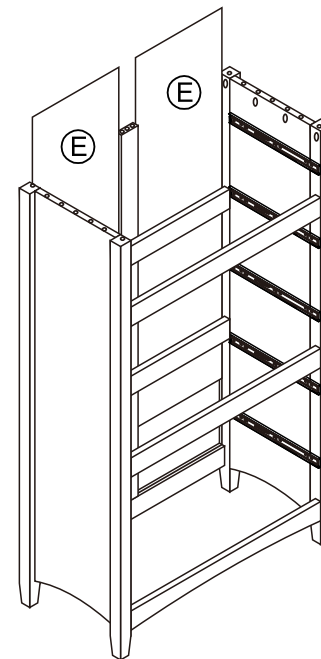

BETTER HOME PRODUCTS

ASSEMBLY INSTRUCTIONS

CHEST WITH RATTAN DRAWER

①		Φ1/4" X 1.1/2"	x20
②		HANDLE AND SCREW	x5
③		Φ5/16" X 1.3/16"	x30
④		SCREWDRIVER	x1
⑤		Φ5/32" X 15/32"	x10
⑥		Φ15/64" X 1.3/16"	x10
⑦		GLUE	x1
⑧		Φ5/32" X 1.3/16"	x52
⑨		Φ5/32" X 5.1/64"	x10

MADE IN CHINA

Page 1/8

Parts list		
A	Left side panel	1 pc
B	Right side panel	1 pc
C	Top panel	1 pc
D	Back kick plate	1 pc
E	Back panel	2 pcs
F	Center support	4 pcs
G	Kick plate	1 pc
H	Drawer fronts	5 pcs
I	Drawer back panels	5 pcs
J	Left drawer side panels	5 pcs
K	Right drawer side panels	5 pcs
L	Drawer bottom panels	5 pcs
M	Back center connector	1 pc
N	Drawer bottom support	5 pcs

Page 2/8

STEP 1

⑧		Φ5/32" X 1.3/16"	x11
---	--	------------------	-----

STEP 2

⑧		Φ5/32" X 1.3/16"	x11
---	--	------------------	-----

STEP 3

③		Φ5/16" X 1.3/16"	x2
⑧		Φ5/32" X 1.3/16"	x1

STEP 4

STEP 5

③		Φ5/16" X 1.3/16"	x8
⑧		Φ5/32" X 1.3/16"	x9

STEP 6

①		Φ1/4" X 1.1/2"	x20
⑥		Φ15/64" X 1.3/16"	x10

STEP 7

②		HANDLE AND SCREW	x5
③		Φ5/16" X 1.3/16"	x20
⑧		Φ5/32" X 1.3/16"	x20

STEP 8

STEP 9