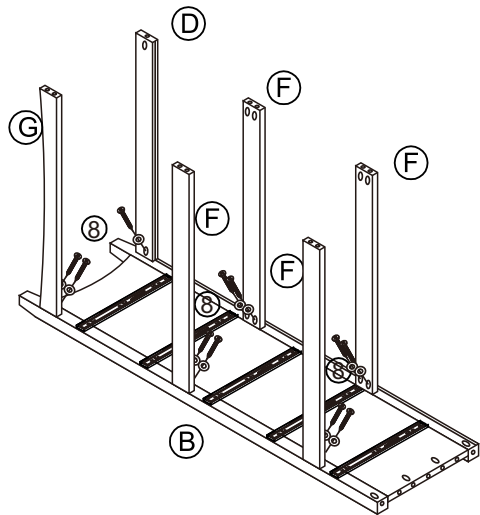

BETTER HOME PRODUCTS

ASSEMBLY INSTRUCTIONS

CHEST WITH RATTAN DRAWER

①		Φ1/4" X 1.1/2"	x20
②		HANDLE AND SCREW	x5
③		Φ5/16" X 1.3/16"	x30
④		SCREWDRIVER	x1
⑤		Φ5/32" X 15/32"	x10
⑥		Φ15/64" X 1.3/16"	x10
⑦		GLUE	x1
⑧		Φ5/32" X 1.3/16"	x52
⑨		Φ5/32" X 5.1/64"	x10

MADE IN CHINA

Page 1/8

Parts list		
A	Left side panel	1 pc
B	Right side panel	1 pc
C	Top panel	1 pc
D	Back kick plate	1 pc
E	Back panel	2 pcs
F	Center support	4 pcs
G	Kick plate	1 pc
H	Drawer fronts	5 pcs
I	Drawer back panels	5 pcs
J	Left drawer side panels	5 pcs
K	Right drawer side panels	5 pcs
L	Drawer bottom panels	5 pcs
M	Back center connector	1 pc
N	Drawer bottom support	5 pcs

Page 2/8

STEP 1

⑧		Φ5/32" X 1.3/16"	x11
---	--	------------------	-----

STEP 2

⑧		Φ5/32" X 1.3/16"	x11
---	--	------------------	-----

STEP 3

③		Φ5/16" X 1.3/16"	x2
⑧		Φ5/32" X 1.3/16"	x1

STEP 4

STEP 5

③		Φ5/16" X 1.3/16"	x8
⑧		Φ5/32" X 1.3/16"	x9

STEP 6

①		Φ1/4" X 1.1/2"	x20
⑥		Φ15/64" X 1.3/16"	x10

STEP 7

②		HANDLE AND SCREW	x5
③		Φ5/16" X 1.3/16"	x20
⑧		Φ5/32" X 1.3/16"	x20

STEP 8

STEP 9