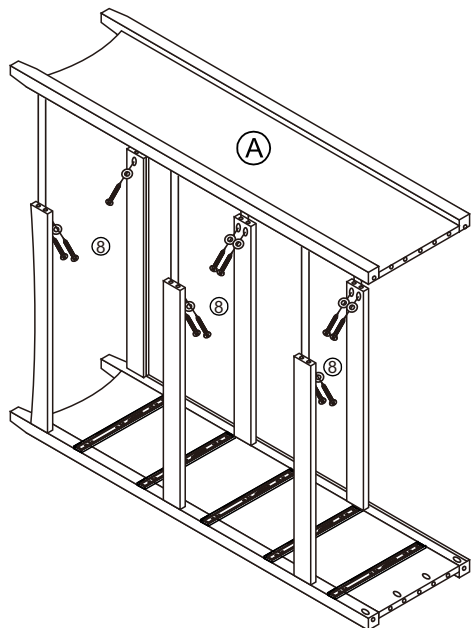

BETTER HOME PRODUCTS

ASSEMBLY INSTRUCTIONS

CHEST WITH RATTAN DRAWER

①		Φ1/4" X 1.1/2"	x20
②		HANDLE AND SCREW	x5
③		Φ5/16" X 1.3/16"	x30
④		SCREWDRIVER	x1
⑤		Φ5/32" X 15/32"	x10
⑥		Φ15/64" X 1.3/16"	x10
⑦		GLUE	x1
⑧		Φ5/32" X 1.3/16"	x52
⑨		Φ5/32" X 5.1/64"	x10

MADE IN CHINA

Page 1/8

Parts list		
A	Left side panel	1 pc
B	Right side panel	1 pc
C	Top panel	1 pc
D	Back kick plate	1 pc
E	Back panel	2 pcs
F	Center support	4 pcs
G	Kick plate	1 pc
H	Drawer fronts	5 pcs
I	Drawer back panels	5 pcs
J	Left drawer side panels	5 pcs
K	Right drawer side panels	5 pcs
L	Drawer bottom panels	5 pcs
M	Back center connector	1 pc
N	Drawer bottom support	5 pcs

Page 2/8

STEP 1

⑧		Φ5/32" X 1.3/16"	x11
---	--	------------------	-----

STEP 2

⑧		Φ5/32" X 1.3/16"	x11
---	--	------------------	-----

STEP 3

③		Φ5/16" X 1.3/16"	x2
⑧		Φ5/32" X 1.3/16"	x1

STEP 4

STEP 5

③		Φ5/16" X 1.3/16"	x8
⑧		Φ5/32" X 1.3/16"	x9

STEP 6

①		Φ1/4" X 1.1/2"	x20
⑥		Φ15/64" X 1.3/16"	x10

STEP 7

②		HANDLE AND SCREW	x5
③		Φ5/16" X 1.3/16"	x20
⑧		Φ5/32" X 1.3/16"	x20

STEP 8

STEP 9