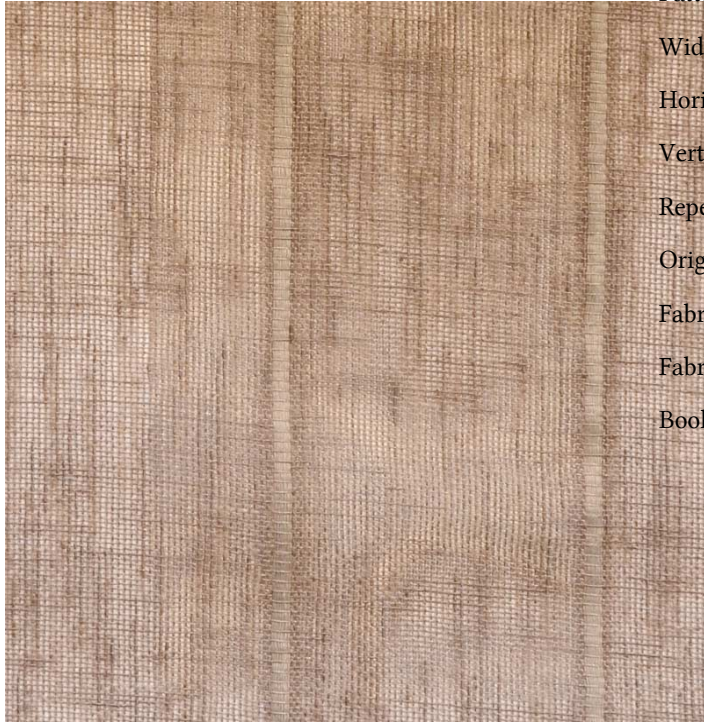

## Fabric Detail for:51333 | 85-parchment

Pattern: 51333 | 85-parchment  
Width: 118"  
Horizontal Repeat: .000"  
Vertical Repeat: 2.000"  
Repeat Direction: Railroaded  
Origin: Turkey  
Fabric Contents: 100% Polyester  
Fabric Performance: NFPA 701  
Book Name: LA BELLE 118" SHEER