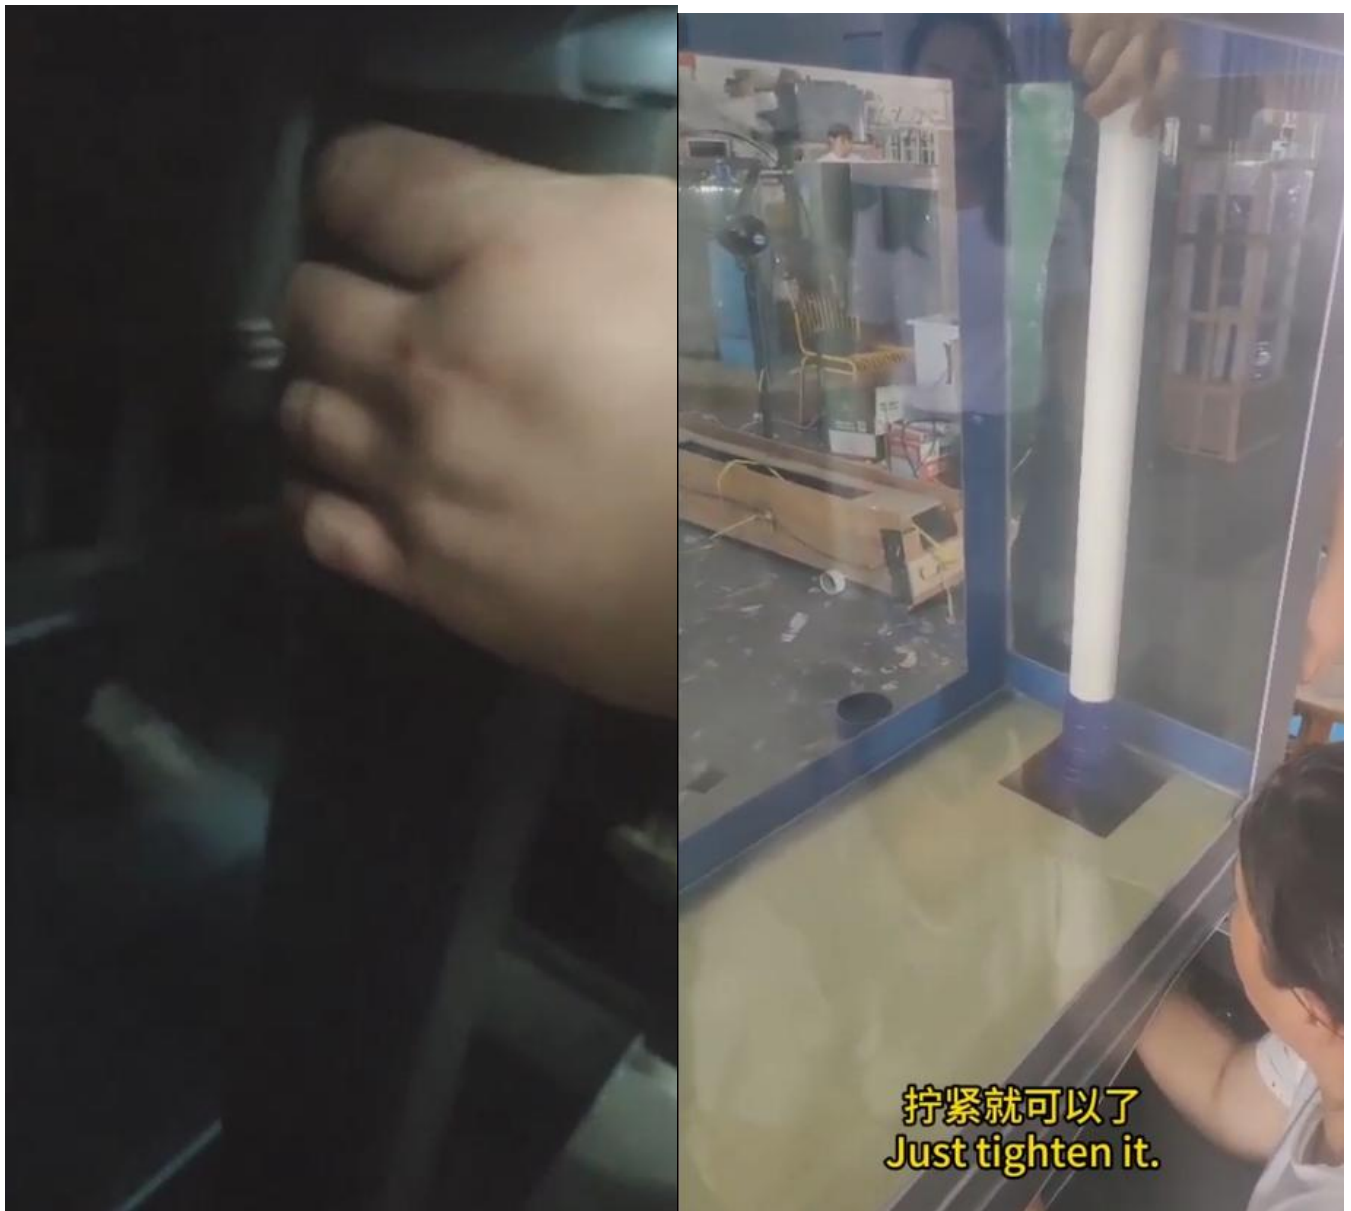

现在就是安装视频
Now is the installation video.

Now is the installation video

Ensure that all accessories are complete

Now the first step is to connect the water connector

Align below and align with that hole

Just tighten it

This water supply pipe is directly plugged into that big Pipe

Put it down and plug it tightly

然后把大的蓝色管 套到白管外
Then put the big blue tube
outside the white tube.

把这个蓝色盖子盖上
Close this blue lid

Then put the big blue tube outside the white tube