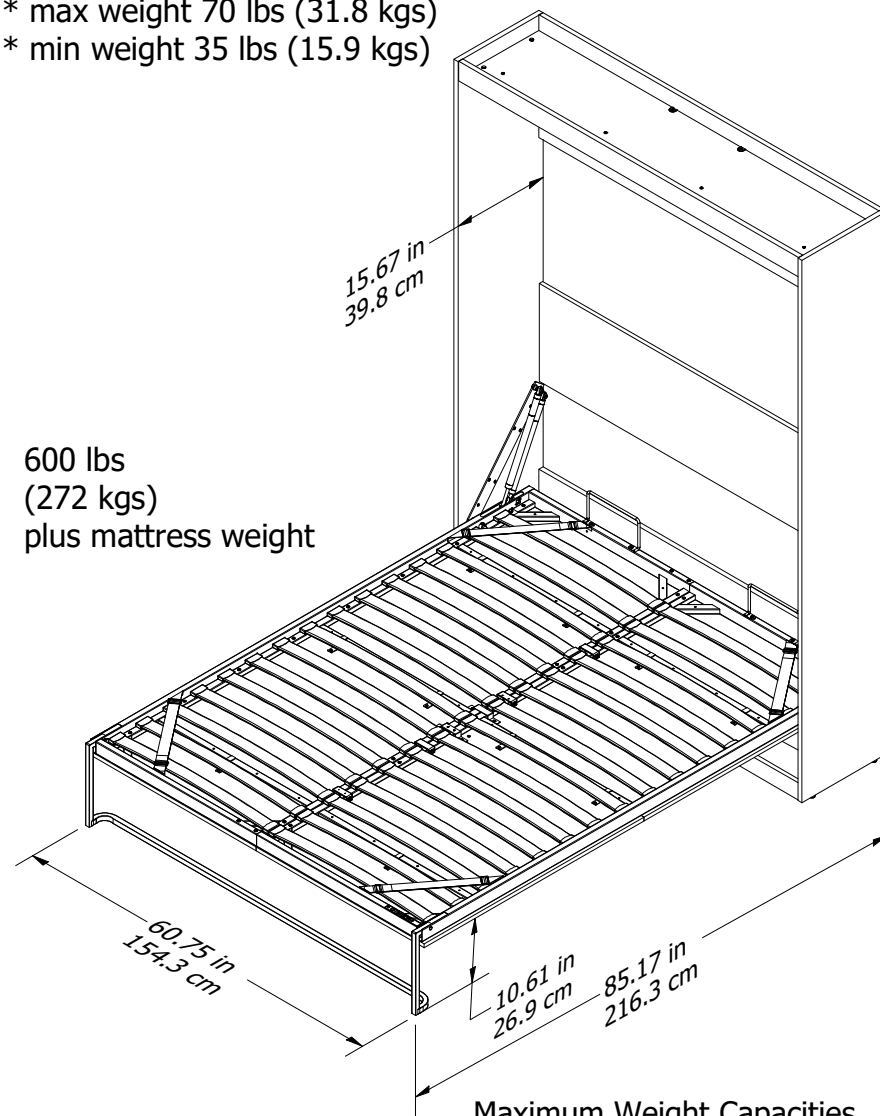

Wood Breakdown:
PB 52% & 3% MDF
Total storage: 39.91 cubic feet

Overall Product Size:
64.09 in. W x 15.67 in. D x 86.54 in. H
162.8 cm W x 39.8 cm D x 219.8 cm H

QUEEN SIZE MATTRESS

- * up to 10" thick
- * max weight 70 lbs (31.8 kgs)
- * min weight 35 lbs (15.9 kgs)

600 lbs
(272 kgs)
plus mattress weight

Maximum Weight Capacities
Unit Weight: 276.5lbs. (125.4 kg)