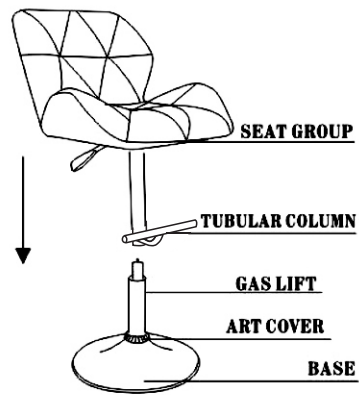

BARSTOOL

ASSEMBLY INSTRUCTION

ITEM NO:ST130-BLK/WHT//GRY

▽ PARTS x QTY

▽ ASSEMBLY PROGRAM

STEP 1

STEP 2

STEP 3

FINISH

SEAT GROUP x1

ART COVER x1

TUBULAR COLUMN x1

SCREW x4

BASE x1

SPANNER x1

GAS LIFT x1