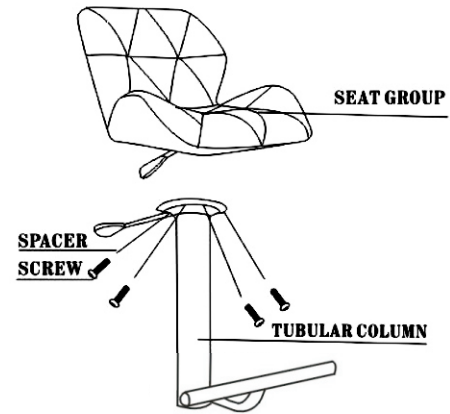

BARSTOOL

ASSEMBLY INSTRUCTION

ITEM NO:ST130-BLK/WHT//GRY

▽ PARTS x QTY

▽ ASSEMBLY PROGRAM

STEP 1

STEP 2

STEP 3

FINISH

SEAT GROUP x1

ART COVER x1

TUBULAR COLUMN x1

SCREW x4

BASE x1

SPANNER x1

GAS LIFT x1