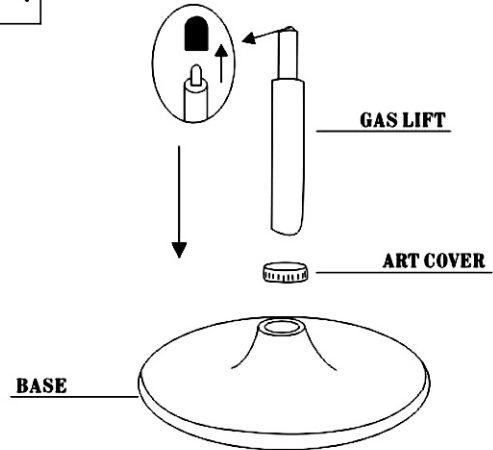

BARSTOOL

ASSEMBLY INSTRUCTION

ITEM NO:ST130-BLK/WHT//GRY

▽ PARTS x QTY

▽ ASSEMBLY PROGRAM

STEP 1

STEP 2

STEP 3

FINISH

SEAT GROUP x1

ART COVER x1

TUBULAR COLUMN x1

SCREW x4

BASE x1

SPANNER x1

GAS LIFT x1