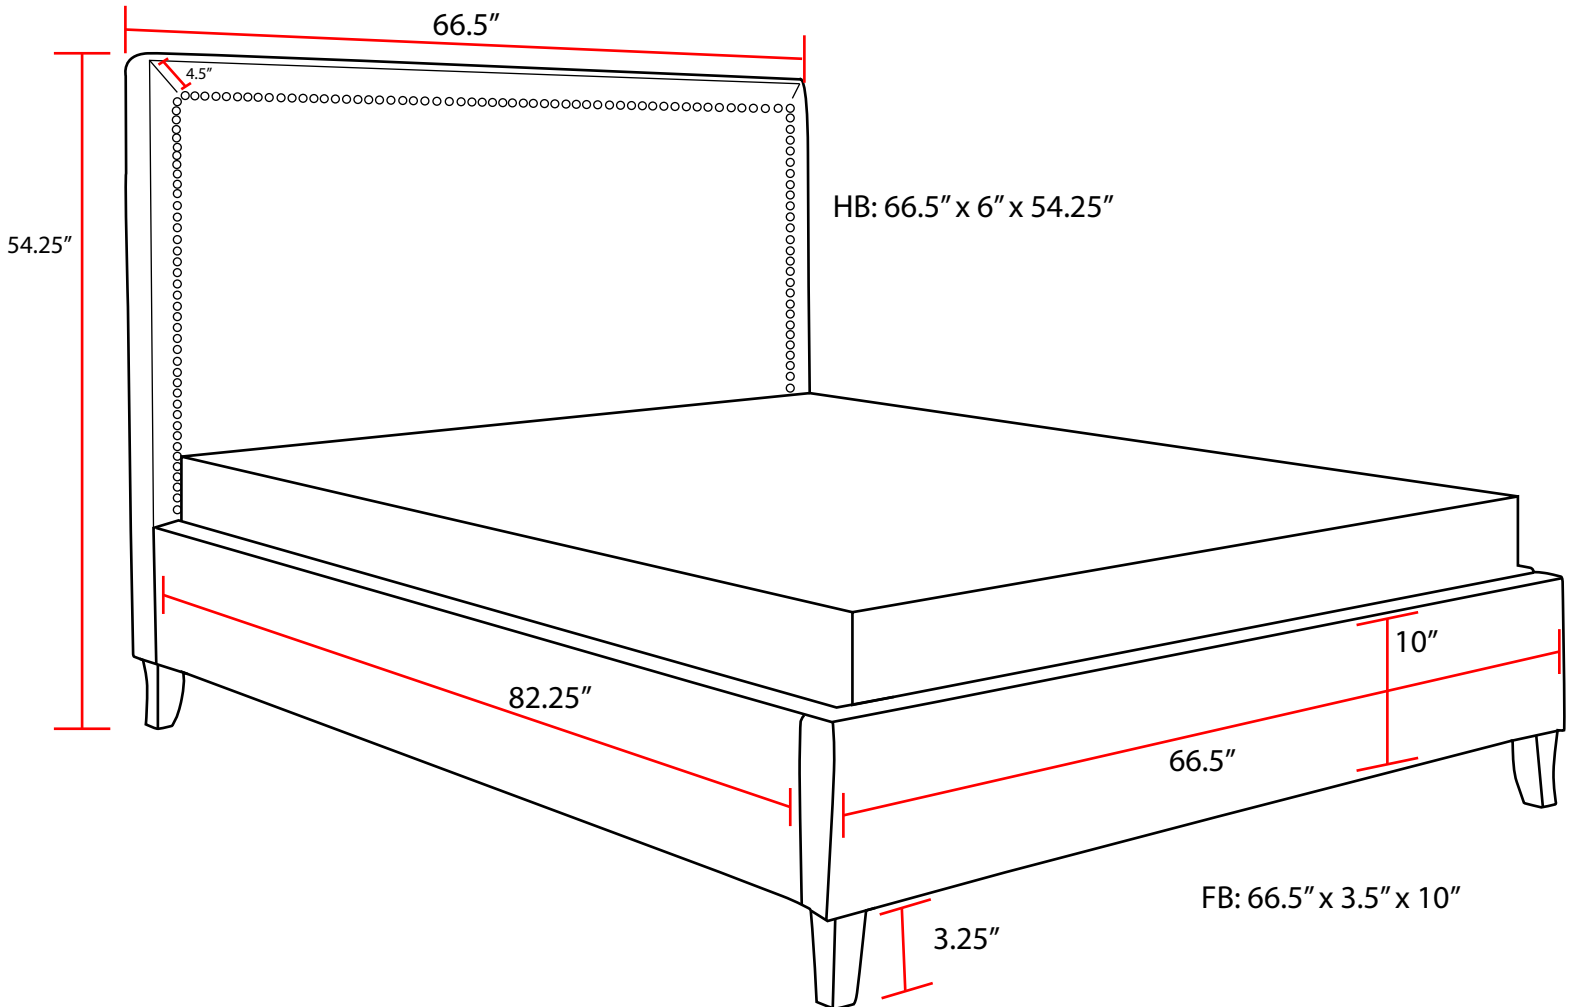

Cody Queen Bed Production 11/15/23

Queen Overall: 66.5" x 89" x 54.25"

BED MEASUREMENT CONVERSIONS

- Take QUEEN width and add 16 to make KING width
- Take QUEEN width and add 12 to make CAL KING width
- Rails for KING and QUEEN are identical
- CAL KING is 4" longer than KING and Queen

Slats 1" Thick
Top of slat to top of rail/fb = 6"