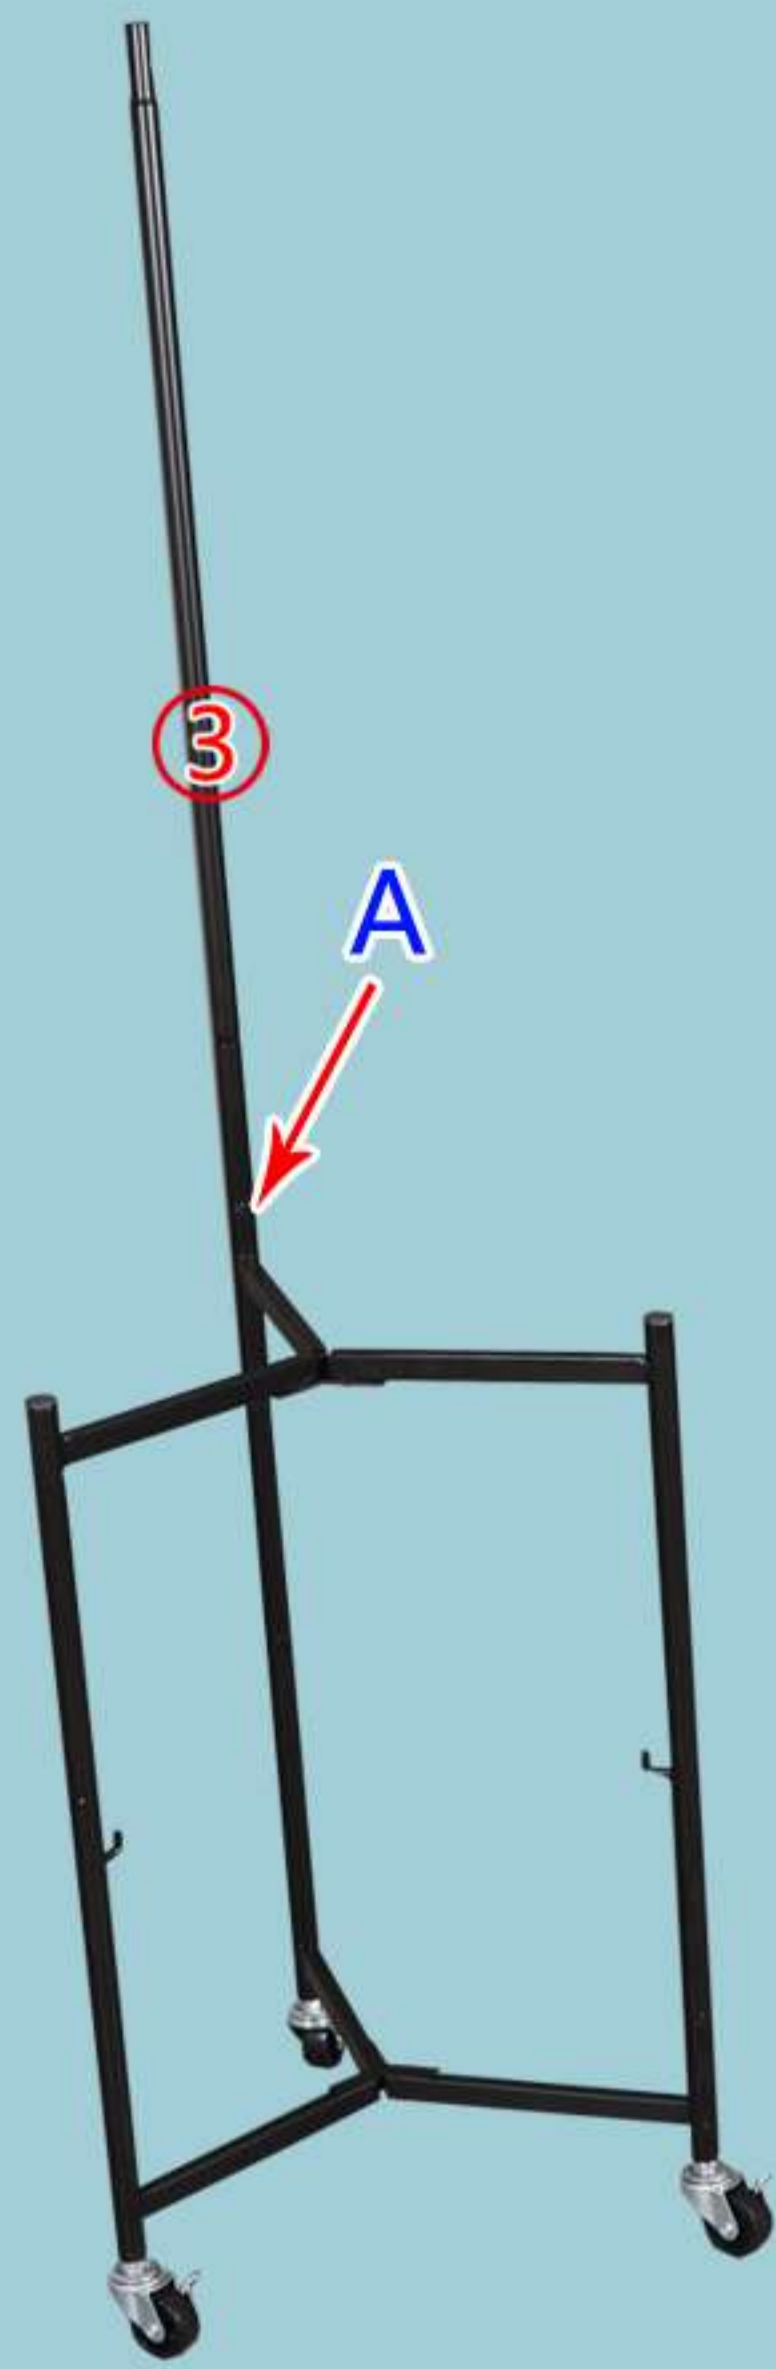

Installation Instructions

				
1CM hexagon socket screw	Lockable wheels	Wheel	Allen wrench	Hook
A*2	B*2	C*1	D*1	E*1

Accessory name and serial number:

Installation steps

Step 1: Overall Part Installation

<2>

Intermediate support

<3>

Upper bracket

<4>

Tray

Cloth bag

<5>

Clothes rail