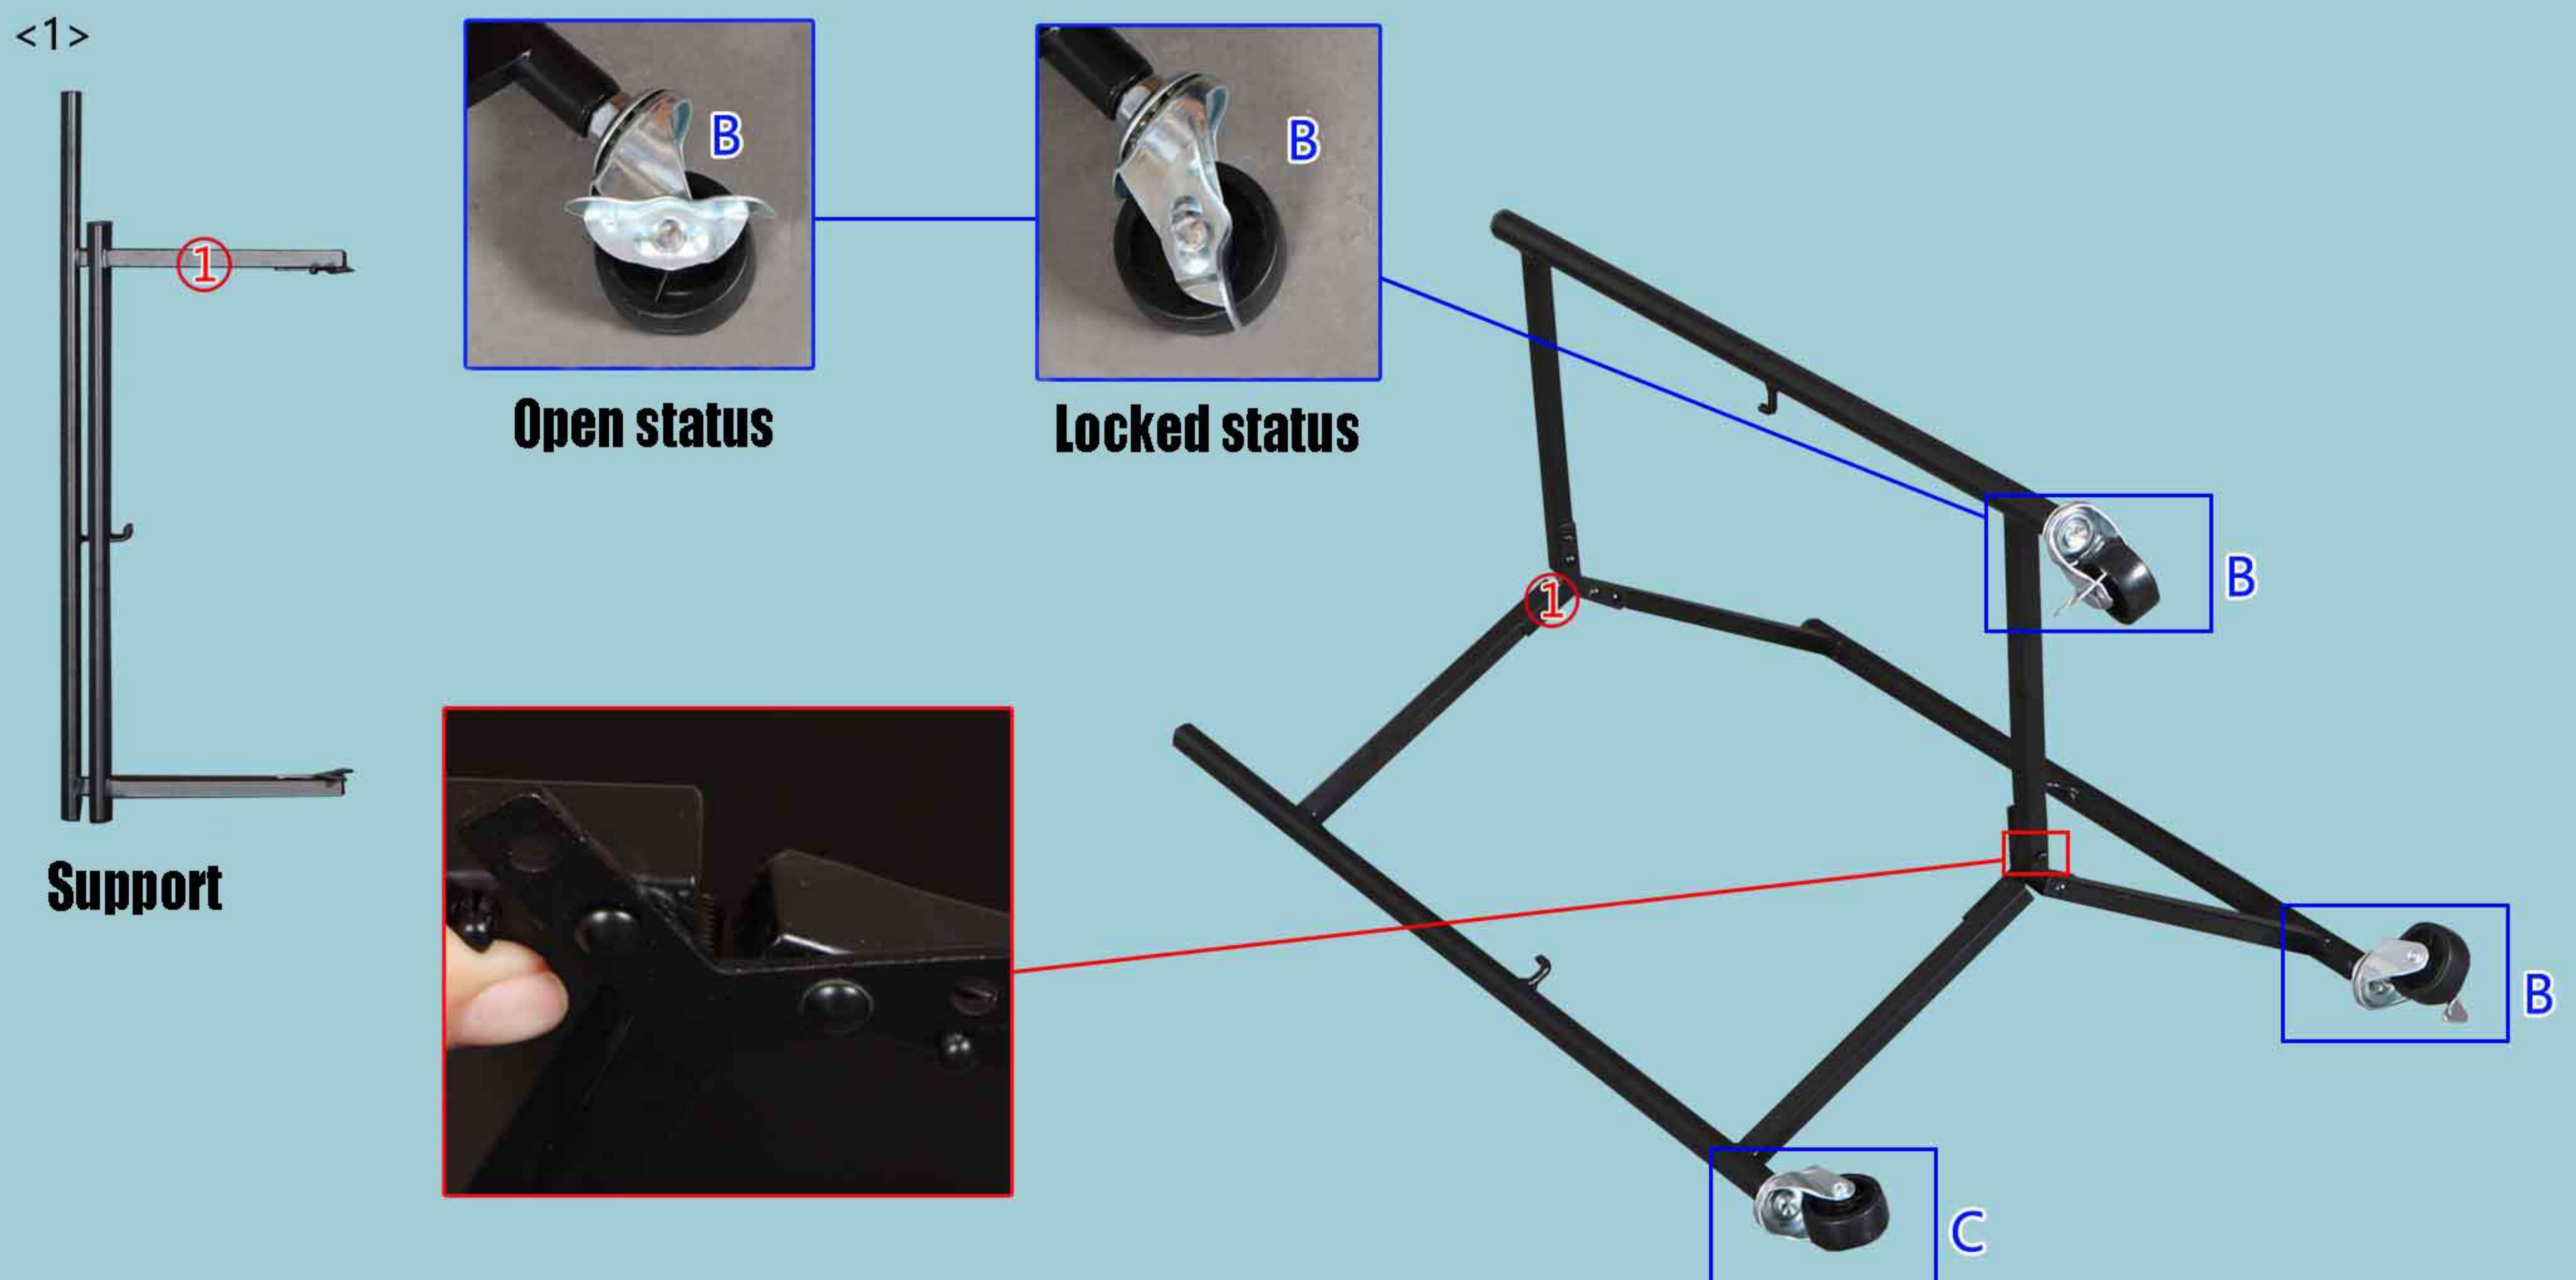

Installation Instructions

				
1CM hexagon socket screw	Lockable wheels	Wheel	Allen wrench	Hook
A*2	B*2	C*1	D*1	E*1

Accessory name and serial number:

Installation steps

Step 1: Overall Part Installation

<2>

Intermediate support

<3>

Upper bracket

<4>

Tray

Cloth bag

<5>

Clothes rail