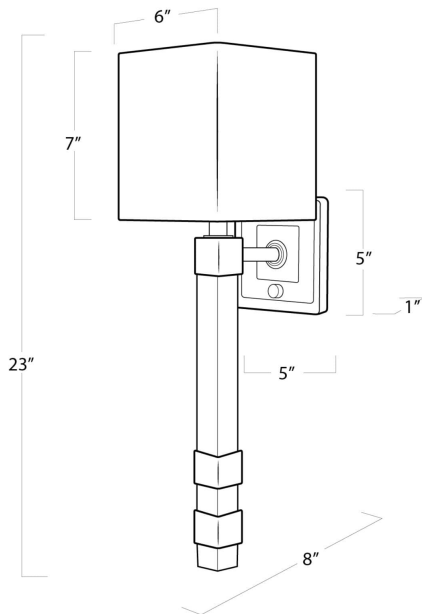

REGINA ANDREW

DETROIT

SPECIFICATION SHEET

Metro Sconce (Oil Rubbed Bronze)
15-1014ORB

HEIGHT	23
WIDTH	6
DEPTH	8
SHADE DIMS	6 x 6; 6 x 6; 7
SHADE COLOR	Natural Linen
BULB QTY	1
BULB TYPE	A Type Medium Base (E26)
SOCKET	E26 Keyless. Uno w Face Plate Dimmer Switch
WATTAGE	60 Watt Max
WIRING TYPE	Hard Wire
BACKPLATE	5 x 5 x 1
JUNCTION BOX	9 in from top, 14 in from bottom, 3 in from side
MATERIAL	Steel
FINISH	N/A
NOTES	N/A
FREIGHT ONLY	No