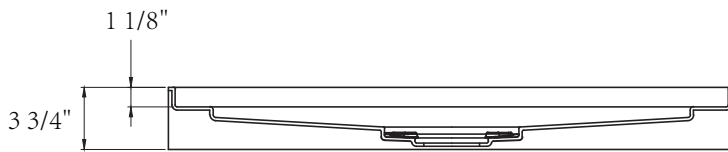

ZEAFIVE[®]

PRODUCT
INSTRUCTION
VIDEO

SIZE DETAILS

ACRYLIC SHOWER BASE

PRODUCT SIZE: 34"

All dimensions are nominal,
minor variations may occur.

Top View

Front View

Cap

Side View