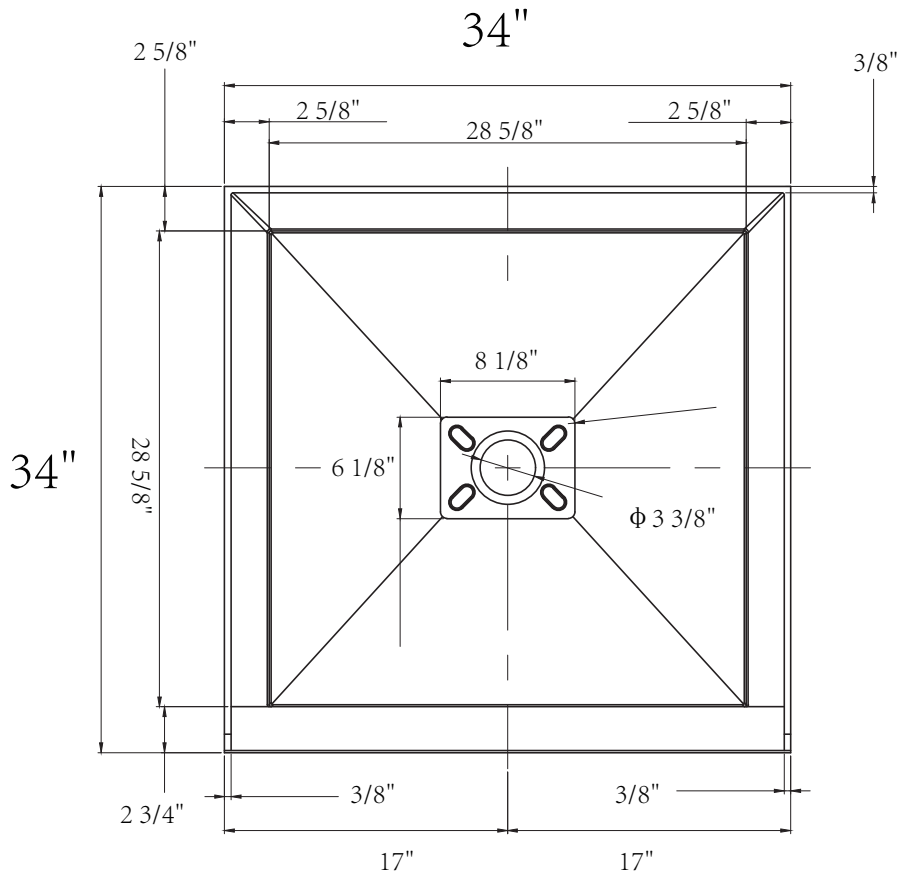

ZEAFIVE[®]

PRODUCT
INSTRUCTION
VIDEO

SIZE DETAILS

ACRYLIC SHOWER BASE

PRODUCT SIZE: 34"

All dimensions are nominal,
minor variations may occur.

Top View

Front View

Cap

Side View