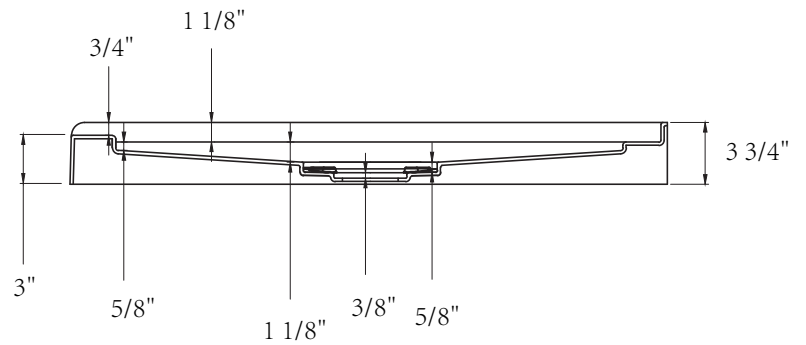

ZEAFIVE[®]

PRODUCT
INSTRUCTION
VIDEO

SIZE DETAILS

ACRYLIC SHOWER BASE

PRODUCT SIZE: 34"

All dimensions are nominal,
minor variations may occur.

Top View

Front View

Cap

Side View