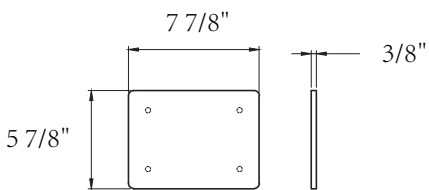

ZEAFIVE[®]

PRODUCT
INSTRUCTION
VIDEO

SIZE DETAILS

ACRYLIC SHOWER BASE

PRODUCT SIZE: 34"

All dimensions are nominal,
minor variations may occur.

Top View

Front View

Cap

Side View