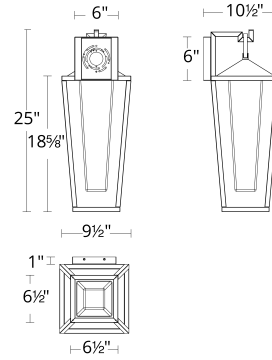

WAC LIGHTING

Manchester

Outdoor Wall Sconce 4CCT

Fixture Type: _____
Catalog Number: _____
Project: _____
Location: _____

LINE DRAWING:

WS-W03525