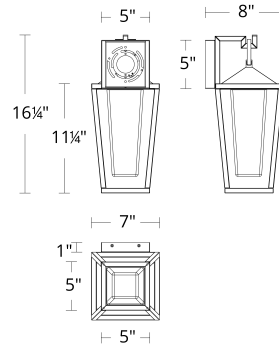

WAC LIGHTING

Manchester

Outdoor Wall Sconce 4CCT

Fixture Type: _____
Catalog Number: _____
Project: _____
Location: _____

LINE DRAWING:

WS-W33516