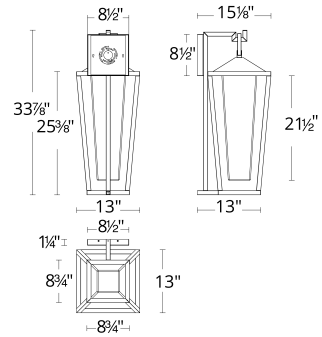

WAC LIGHTING

Manchester

Outdoor Wall Sconce 4CCT

Fixture Type: _____
Catalog Number: _____
Project: _____
Location: _____

LINE DRAWING:

WS-W03534