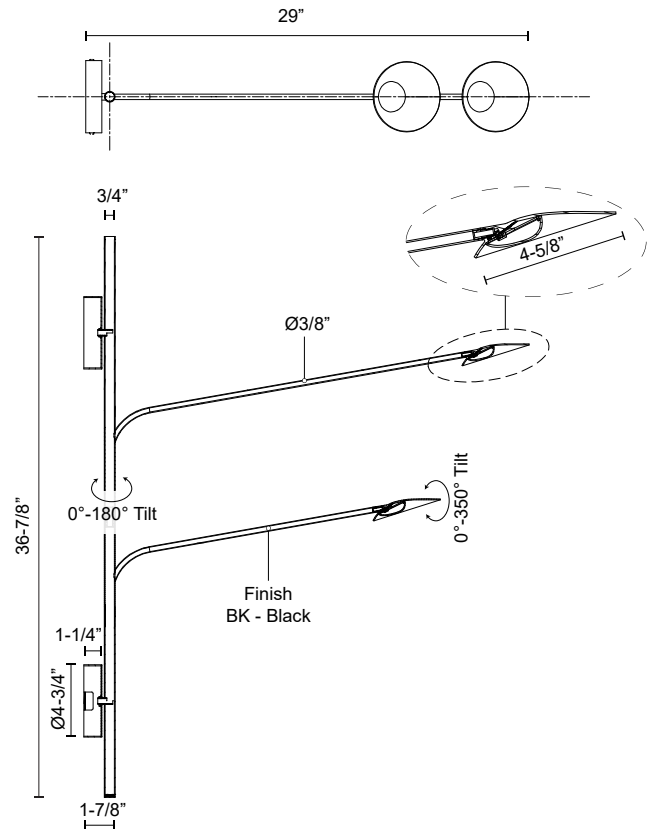

ROTAIRE WS90102

WALL

PROJECT

DESCRIPTION

Influenced by natural forms of flora, the Rotaire collection is a culmination of minimalist sensibilities and natural inspirations. Designed to mimic the form and flow of flowers and vines, the strong stems of this collection create the perfect frame for the illumination from each "leaf". The Rotaire is sure to bloom in both small and large spaces alike.

SPECIFICATION DETAILS

* For custom options, consult factory for details.

Fixture Dimensions	W4-5/8" x H36-7/8" x E29"
Light Source	LED with DC Driver
Wattage	14W
Total Lumens	1015lm
Delivered Lumens	625lm*
Voltage	120V
Color Temperature	3000K
CRI (Ra)	90CRI
Optional Color Temps	2700K - 5000K Available, Minimum Order Quantities Apply
LED Rated Life	50,000 hours
Dimming	100% - 10%, TRIAC or ELV Dimmer (Not Included)
Diffuser Details	Frosted acrylic diffuser
Shade Details	Cast Aluminum Shade
Location	Dry
Warranty	5 Years
Mounting Style	All Orientation; Wall;
CEC Title 24 JA8	Yes, JA8-19
Canopy Dimensions	D4-3/4" x E1-1/4"
Finish Option(s)	Black