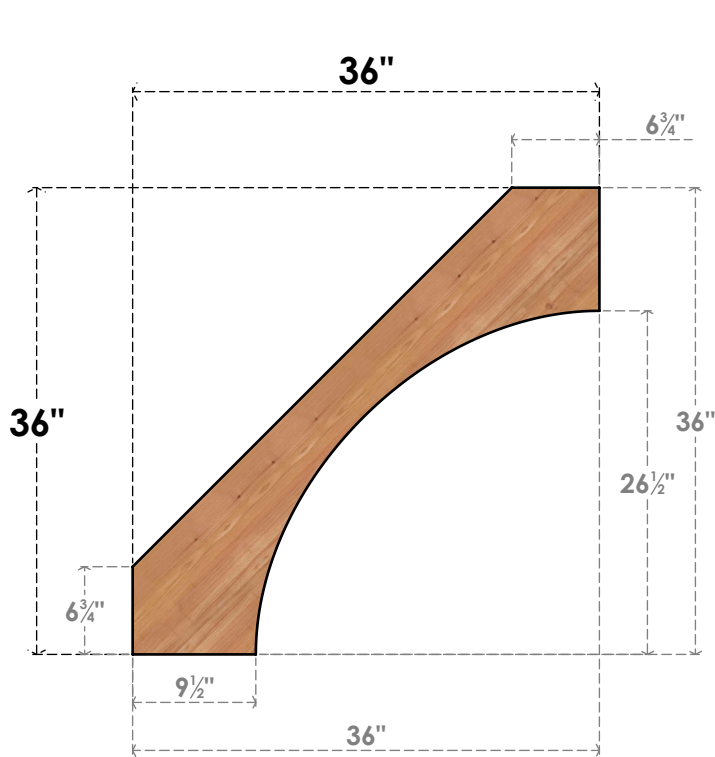

BRC06X36X36WTLOOSWR

5 1/2"W X 36"D X 36"H WESTLAKE SMOOTH BRACE, WESTERN RED CEDAR

SIDE

FRONT

EKENA MILLWORK
 2300 WEST MAIN ST.
 CLARKSVILLE, TX 75426
 TOLL FREE: 866-607-0453
 WWW.EKENAMILLWORK.COM

NOTES