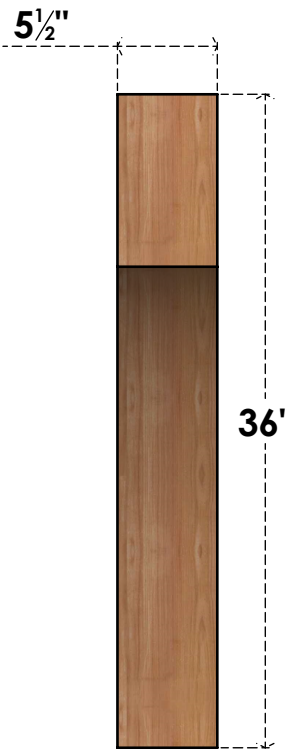

BRC06X36X36WTLOOSWR

5 1/2"W X 36"D X 36"H WESTLAKE SMOOTH BRACE, WESTERN RED CEDAR

SIDE

FRONT

EKENA MILLWORK
 2300 WEST MAIN ST.
 CLARKSVILLE, TX 75426
 TOLL FREE: 866-607-0453
 WWW.EKENAMILLWORK.COM

NOTES