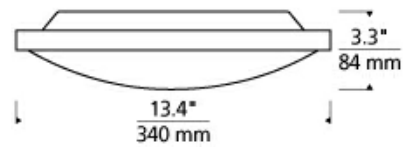

LAMPING

Includes 23 watt, 1113.1 total delivered lumen, 2700K or 3000K LED module. May be wall or ceiling mounted. Dimmable with low-voltage electronic or triac dimmer.

ORDERING INFORMATION

700FMVNC	SHAPE OR SIZE	FINISH	LAMP
	13 13" SMALL	A AGED BRASS	-LED927 LED 90 CRI 2700K 120V
		C CHROME	-LED927-277 LED 90 CRI 2700K 277V
		S SATIN NICKEL	-LED930 LED 90 CRI 3000K 120V
			-LED930-277 LED 90 CRI 3000K 277V

700FMVNC _____

JOB NAME _____

NOTES _____

VANCE 13 FLUSH MOUNT

SPECIFICATIONS

HARDWARE MATERIAL	Metal
SHADE MATERIAL	Glass
NET WEIGHT	3 lbs
HEIGHT	3.3in
WIDTH	13.4in
LENGTH	13.4in
UP LIGHT / DOWN LIGHT / BOTH?	
WET LISTED	
DAMP LISTED	Yes
DRY LISTED	
WALL / CEILING MOUNT	
GENERAL LISTING	ETL Listed
INCLUDES	