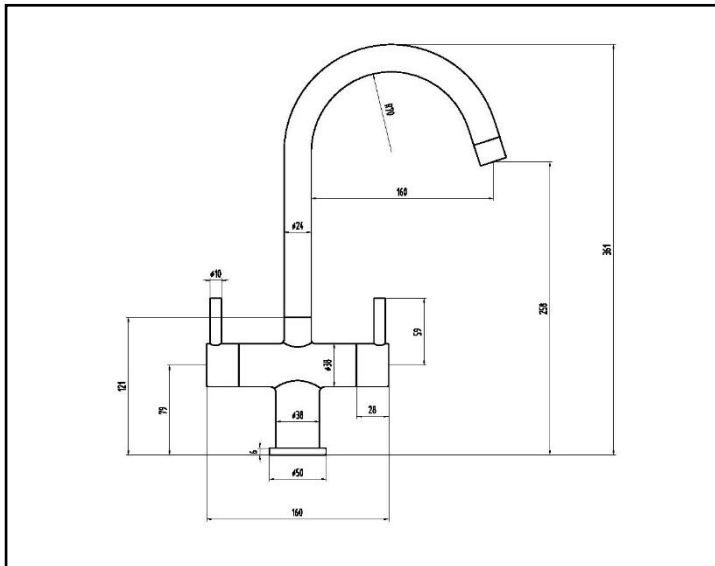

BENI CH

Dual lever contemporary swan neck tap

FINISHES AVAILABLE

- Chrome Only

SPECIFICATION

Finish	Chrome Only
Body	Brass
Fitting	Easy fit
Connection	Flexible connection hoses

BAR PRESSURE

Min Pressure	0.2
Max Pressure	6.0

FLOW RATES

0.2	0.5	1	3
4.5	6.5	9.4	18.6

All pressures are in bar.

Dimensions supplied are nominal and subject to tolerance.

Inclusion of aerator (if supplied) or restrictors (supplied separately) will affect flow rate result.

Performance details are based on trials under test conditions and are for guidance only.

The manufacturer reserves the right to change product specification without prior notice.

PACKAGE DIMENSIONS

Product Weight	1.1KG
Packed Weight	1.35KG
Box Dimensions	390x200x60mm